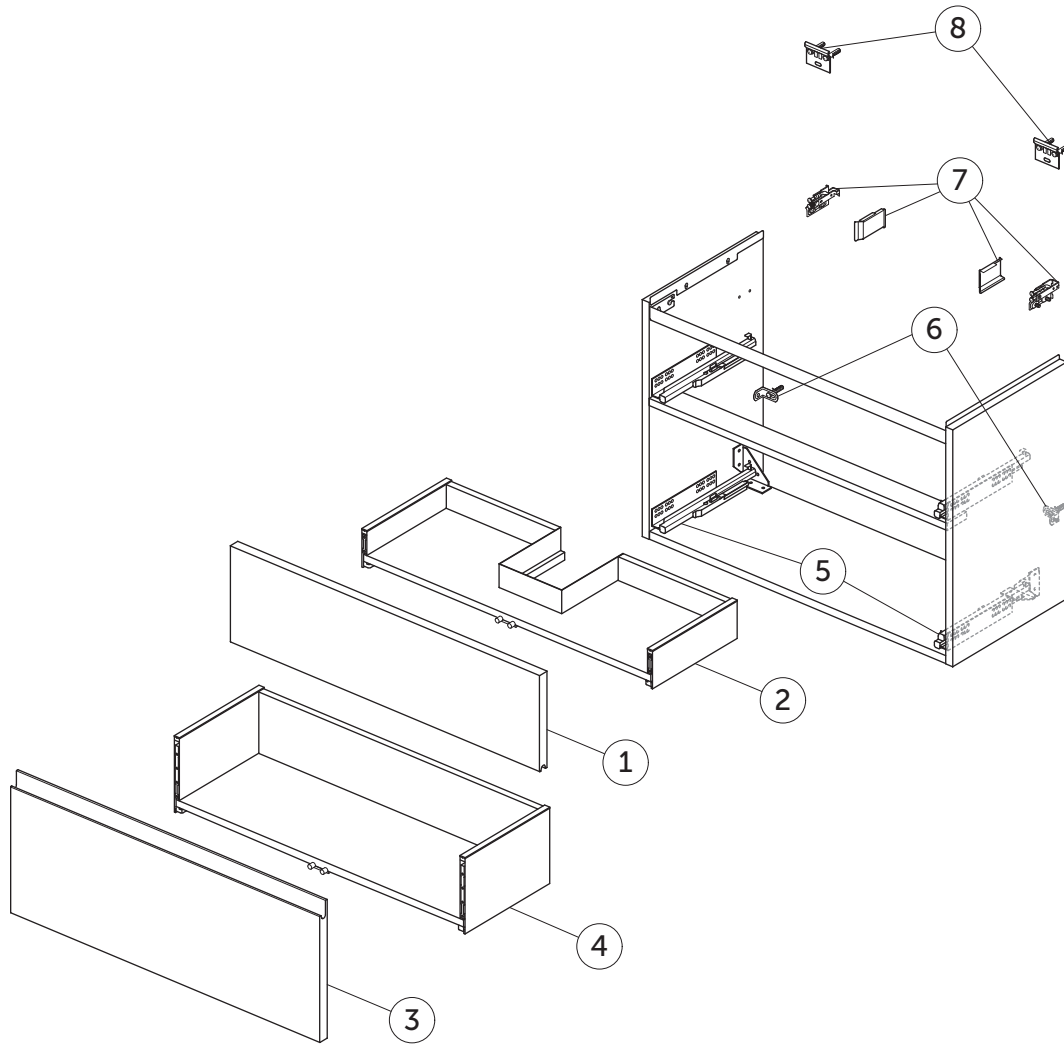

SPARE PARTS

Vanity Unit WH 800 x 380
2 drws

FINESSE

Item	Description	Colour/Finish	Code No.	Quantity
1	Upper Drawer Front Panel 797 x 220	Y1 - Matt White Y2 - Matt Anthracite UP - Matt Greige UQ - Matt Ash Blue Ribbed UR - Dark Elm US - White Oak	EF791Y1 EF791Y2 EF791UP EF791UQ EF791UR EF791US	1
2	Upper Drawer structure box 60 x 37.5	JE - Graphite Black	EF792JE	1
3	Lower Drawer Front Panel 797 x 316	Y1 - Matt White Y2 - Matt Anthracite UP - Matt Greige UQ - Matt Ash Blue Ribbed UR - Dark Elm US - White Oak	EF793Y1 EF793Y2 EF793UP EF793UQ EF793UR EF793US	1
4	Lower Drawer structure box 80 x 37.5	JE - Graphite Black	EF794JE	1
5	Runners KIT 270mm Hettich Quadro SC		EF77167	pair
6	Safety brackets KIT VU (brackets, screws, plugs)		EF77467	8
7	Hangers KIT INDAUX SCARPI 4		EF77567	pair
8	Wall fixation KIT VU (brackets, screws, plugs)		EF77667	10