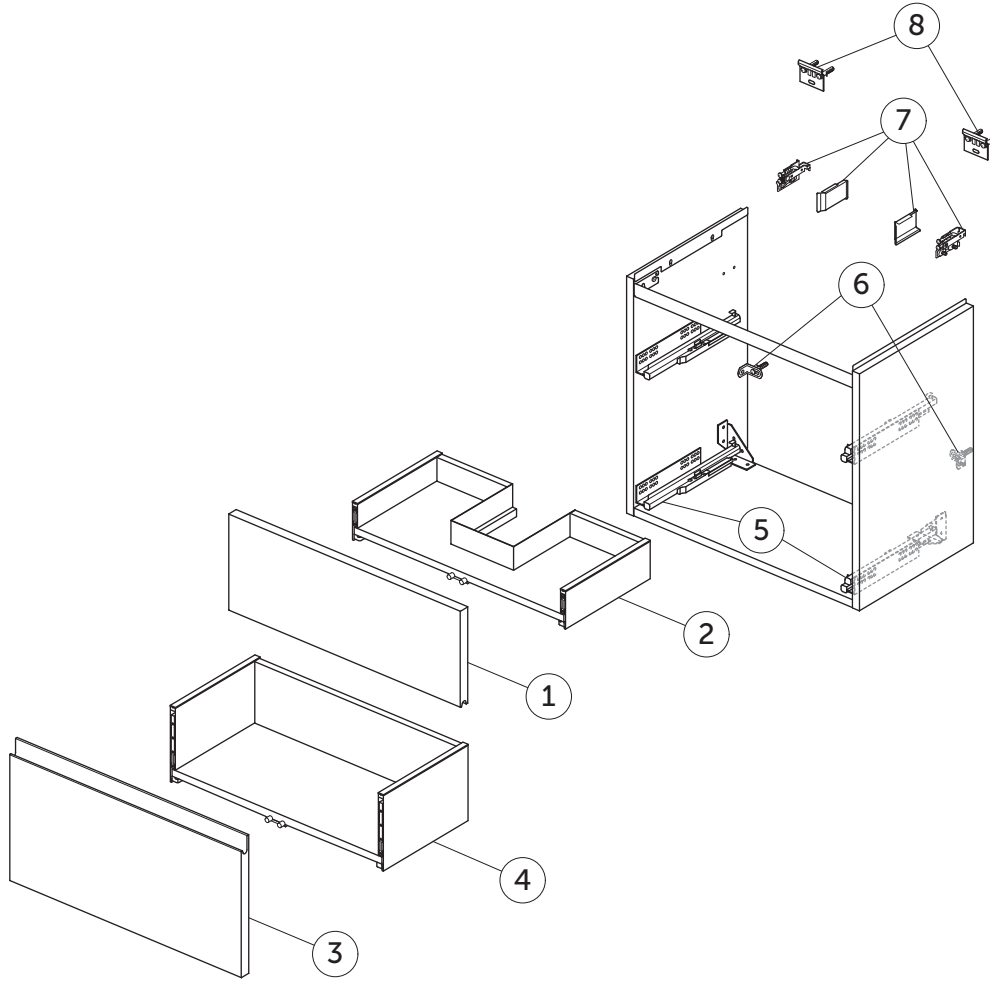

SPARE PARTS

Vanity Unit WH 600 x 380
2 drws

FINESSE

Item	Description	Colour/Finish	Code No.	Quantity
1	Upper Drawer Front Panel 597 x 220	Y1 - Matt White Y2 - Matt Anthracite UP - Matt Greige UQ - Matt Ash Blue Ribbed UR - Dark Elm US - White Oak	EF787Y1 EF787Y2 EF787UP EF787UQ EF787UR EF787US	1
2	Upper Drawer structure box 60 x 37.5	JE - Graphite Black	EF788JE	1
3	Lower Drawer Front Panel 597 x 316	Y1 - Matt White Y2 - Matt Anthracite UP - Matt Greige UQ - Matt Ash Blue Ribbed UR - Dark Elm US - White Oak	EF789Y1 EF789Y2 EF789UP EF789UQ EF789UR EF789US	1
4	Lower Drawer structure box 60 x 37.5	JE - Graphite Black	EF790JE	1
5	Runners KIT 270mm Hettich Quadro SC		EF77167	pair
6	Safety brackets KIT VU (brackets, screws, plugs)		EF77467	8
7	Hangers KIT INDAUX SCARPI 4		EF77567	pair
8	Wall fixation KIT VU (brackets, screws, plugs)		EF77667	10