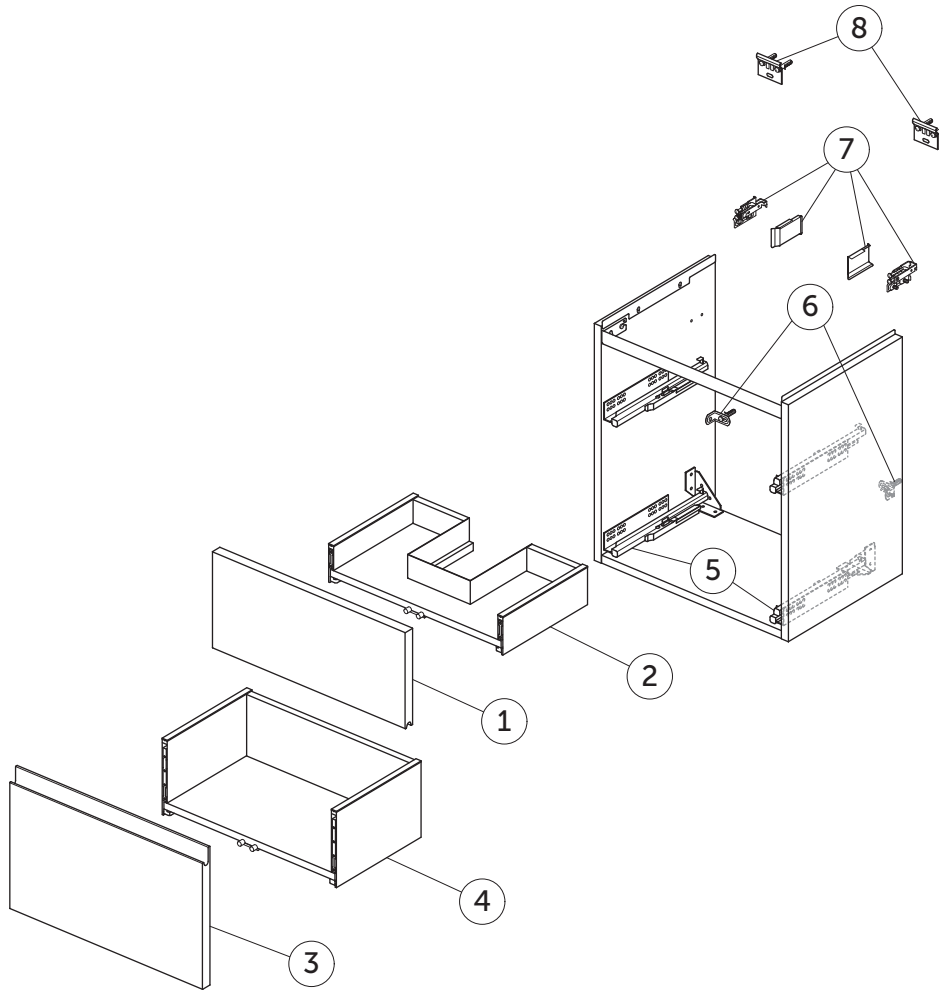

SPARE PARTS

Vanity Unit WH 500 x 380
2 drws

FINESSE

Item	Description	Colour/Finish	Code No.	Quantity
1	Upper Drawer Front Panel 497 x 220	Y1 - Matt White Y2 - Matt Anthracite UP - Matt Greige UQ - Matt Ash Blue Ribbed UR - Dark Elm US - White Oak	EF783Y1 EF783Y2 EF783UP EF783UQ EF783UR EF783US	1
2	Upper Drawer structure box 50 x 37.5	JE - Graphite Black	EF784JE	1
3	Lower Drawer Front Panel 497 x 316	Y1 - Matt White Y2 - Matt Anthracite UP - Matt Greige UQ - Matt Ash Blue Ribbed UR - Dark Elm US - White Oak	EF785Y1 EF785Y2 EF785UP EF785UQ EF785UR EF785US	1
4	Lower Drawer structure box 50 x 37.5	JE - Graphite Black	EF786JE	1
5	Runners KIT 270mm Hettich Quadro SC		EF77167	pair
6	Safety brackets KIT VU (brackets, screws, plugs)		EF77467	8
7	Hangers KIT INDAUX SCARPI 4		EF77567	pair
8	Wall fixation KIT VU (brackets, screws, plugs)		EF77667	10

Ideal Standard