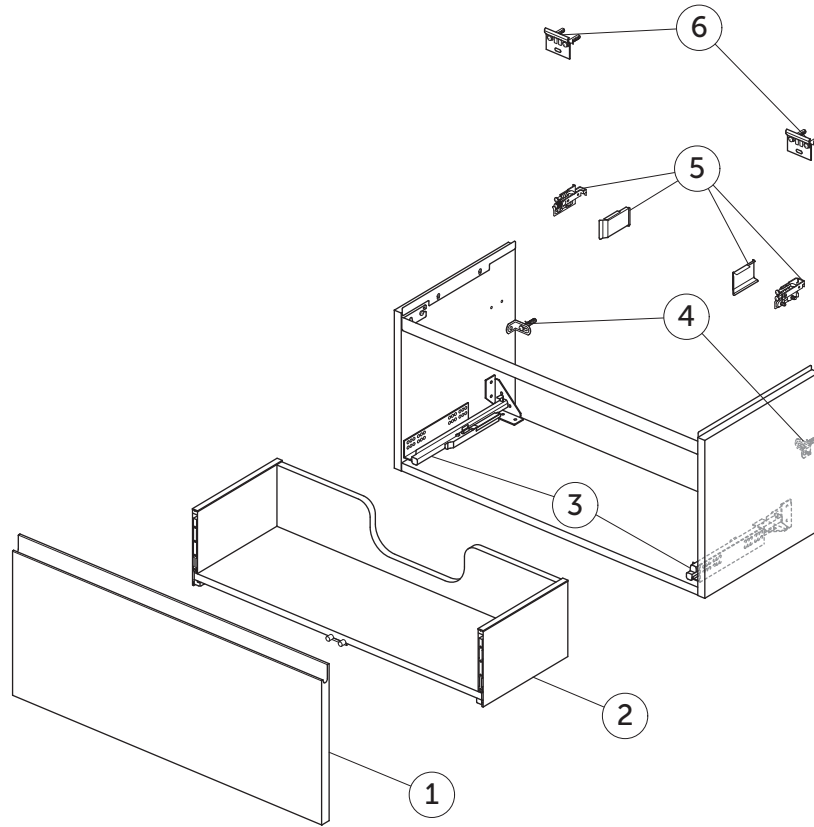

# SPARE PARTS

Vanity Unit WH 800 x 380  
1 drw

FINESSE

Item	Description	Colour/Finish	Code No.	Quantity
1	Drawer Front Panel 797 x 358	Y1 - Matt White Y2 - Matt Anthracite UP - Matt Greige UQ - Matt Ash Blue Ribbed UR - Dark Elm US - White Oak	EF781Y1 EF781Y2 EF781UP EF781UQ EF781UR EF781US	1
2	Drawer structure box 80 x 37.5	JE - Graphite Black	EF782JE	1
3	Runners KIT 270mm Hettich Quadro SC		EF77167	pair
4	Safety brackets KIT VU (brackets, screws, plugs)		EF77467	8
5	Hangers KIT INDAUX SCARPI 4		EF77567	pair
6	Wall fixation KIT VU (brackets, screws, plugs)		EF77667	10