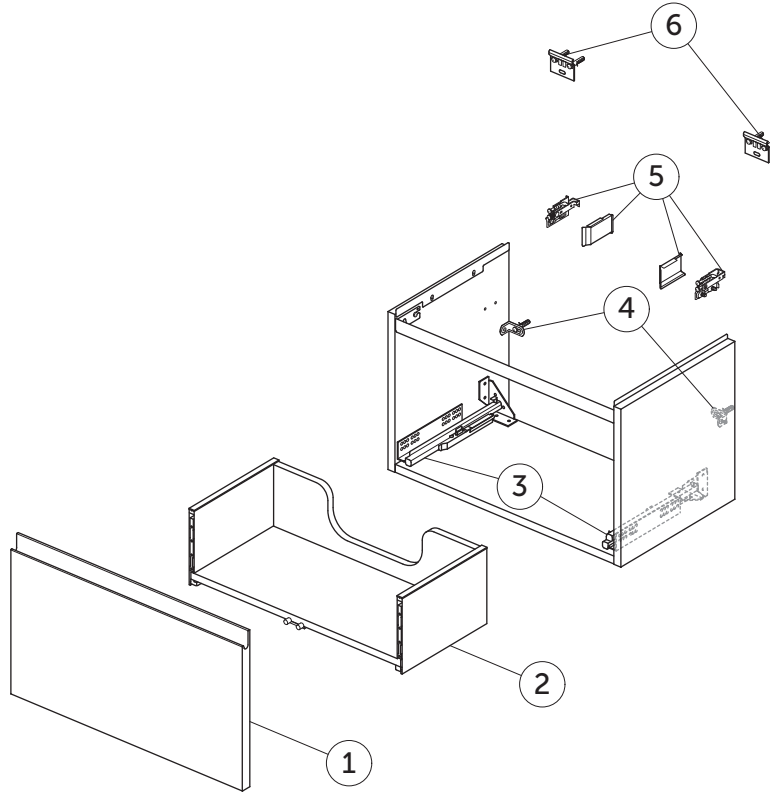

SPARE PARTS

Vanity Unit WH 600 x 380
1 drw

FINESSE

| Item | Description | Colour/Finish | Code No. | Quantity |
|------|--|---|--|----------|
| 1 | Drawer Front Panel 597 x 358 | Y1 - Matt White Y2 - Matt Anthracite UP - Matt Greige UQ - Matt Ash Blue Ribbed UR - Dark Elm US - White Oak | EF779Y1 EF779Y2 EF779UP EF779UQ EF779UR EF779US | 1 |
| 2 | Drawer structure box 60 x 37.5 | JE - Graphite Black | EF780JE | 1 |
| 3 | Runners KIT 270mm Hettich Quadro SC | | EF77167 | pair |
| 4 | Safety brackets KIT VU (brackets, screws, plugs) | | EF77467 | 8 |
| 5 | Hangers KIT INDAUX SCARPI 4 | | EF77567 | pair |
| 6 | Wall fixation KIT VU (brackets, screws, plugs) | | EF77667 | 10 |