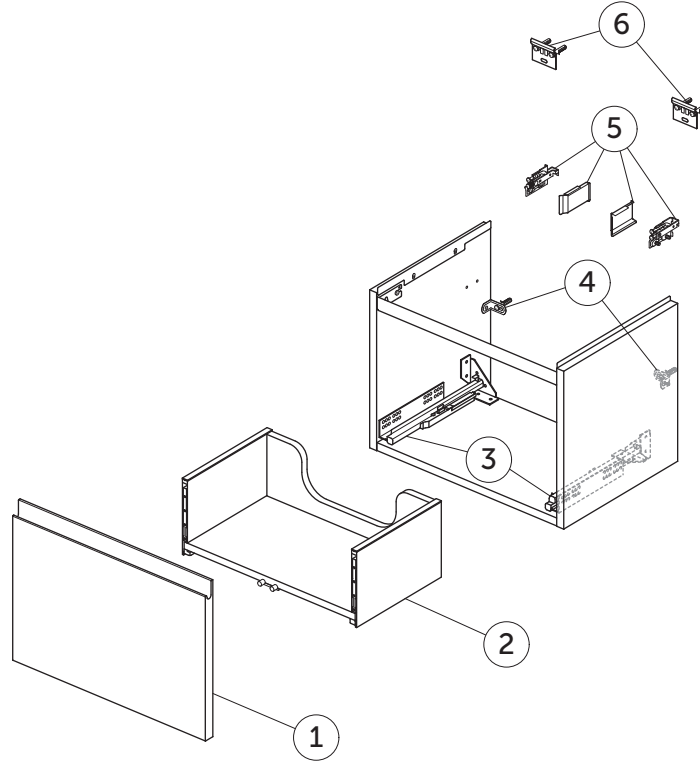

# SPARE PARTS

Vanity Unit WH 500 x 380  
1 drw

FINESSE

Item	Description	Colour/Finish	Code No.	Quantity
1	Drawer Front Panel 497 x 358	Y1 - Matt White Y2 - Matt Anthracite UP - Matt Greige UQ - Matt Ash Blue Ribbed UR - Dark Elm US - White Oak	EF777Y1 EF777Y2 EF777UP EF777UQ EF777UR EF777US	1
2	Drawer structure box 50 x 37.5	JE - Graphite Black	EF778JE	1
3	Runners KIT 270mm Hettich Quadro SC		EF77167	pair
4	Safety brackets KIT VU (brackets, screws, plugs)		EF77467	8
5	Hangers KIT INDAUX SCARPI 4		EF77567	pair
6	Wall fixation KIT VU (brackets, screws, plugs)		EF77667	10