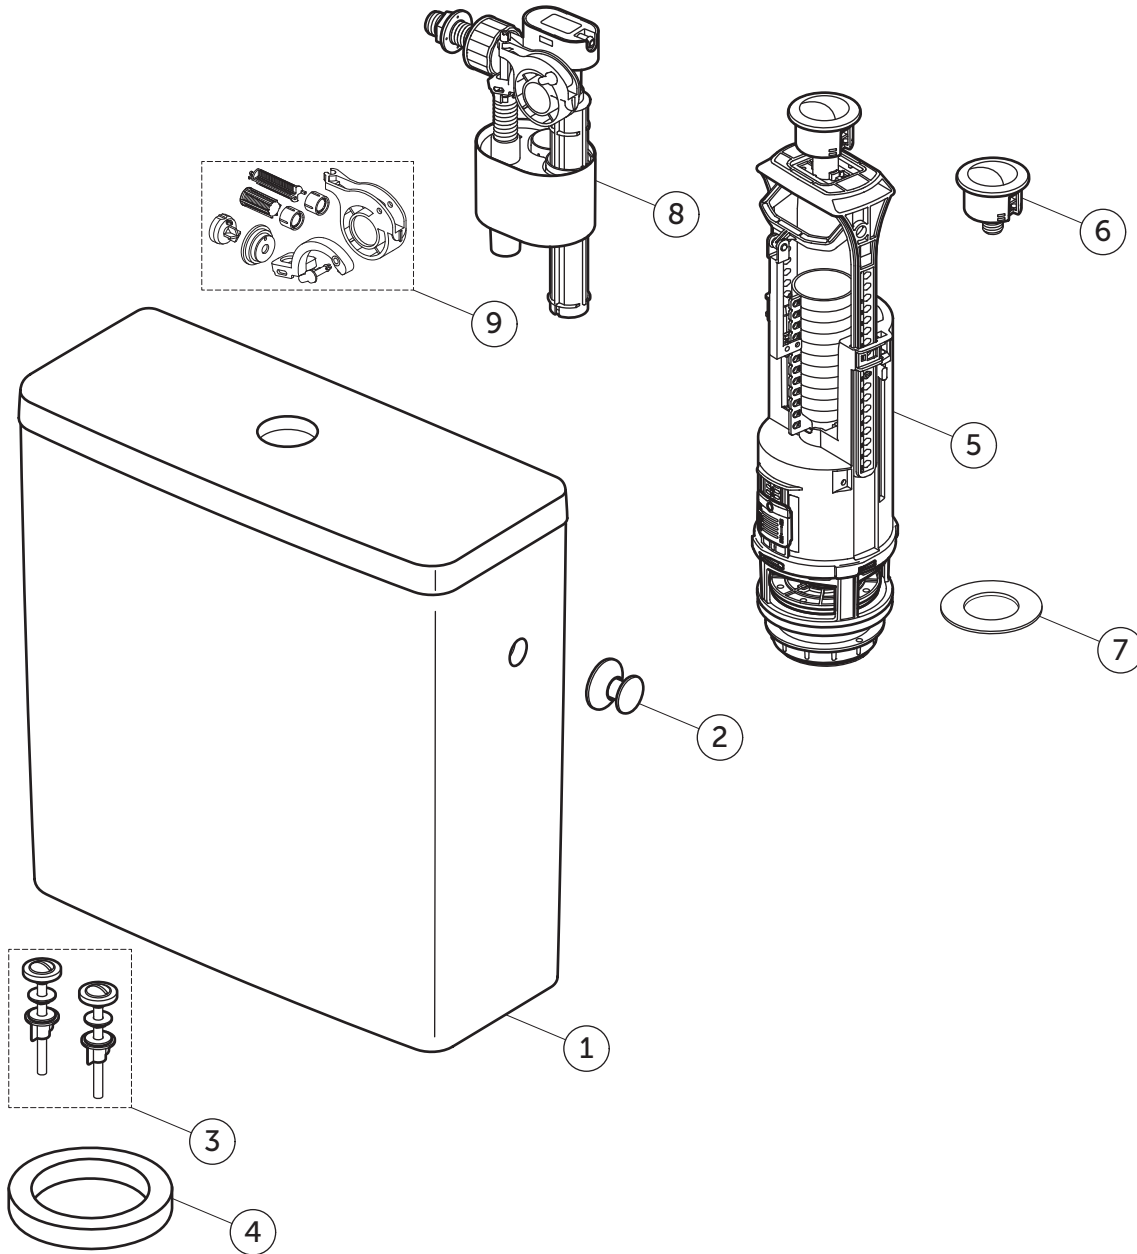

SPARE PARTS

E271301

Close Coupled Tank
SI; 6/3 L

LDV

Item	Description	Spare Code
1	CC TANK + LID SI WHT	EW21001
2	CAP FOR SIDE INLET CHR	WWF100029CAP
3	CISTERN FIXATION SET INOX 60MM	PV00867
4	SP C/C STICKY WASHER 98X68X15MM	WV03967
5	OUTLET VALVE EU NO LOGO	RV24367
6	TANK RIM BUTTON EU NO LOGO	RV24567
7	SPARE SEAL FOR OUTLET VALVE EU	RV24867
8	SIDE INLET VALVE 3/8 BRASS + CAP EU	RV24267
9	SET DIAPHRAGM + FILTER FOR SIDE INLET EU	RV24767