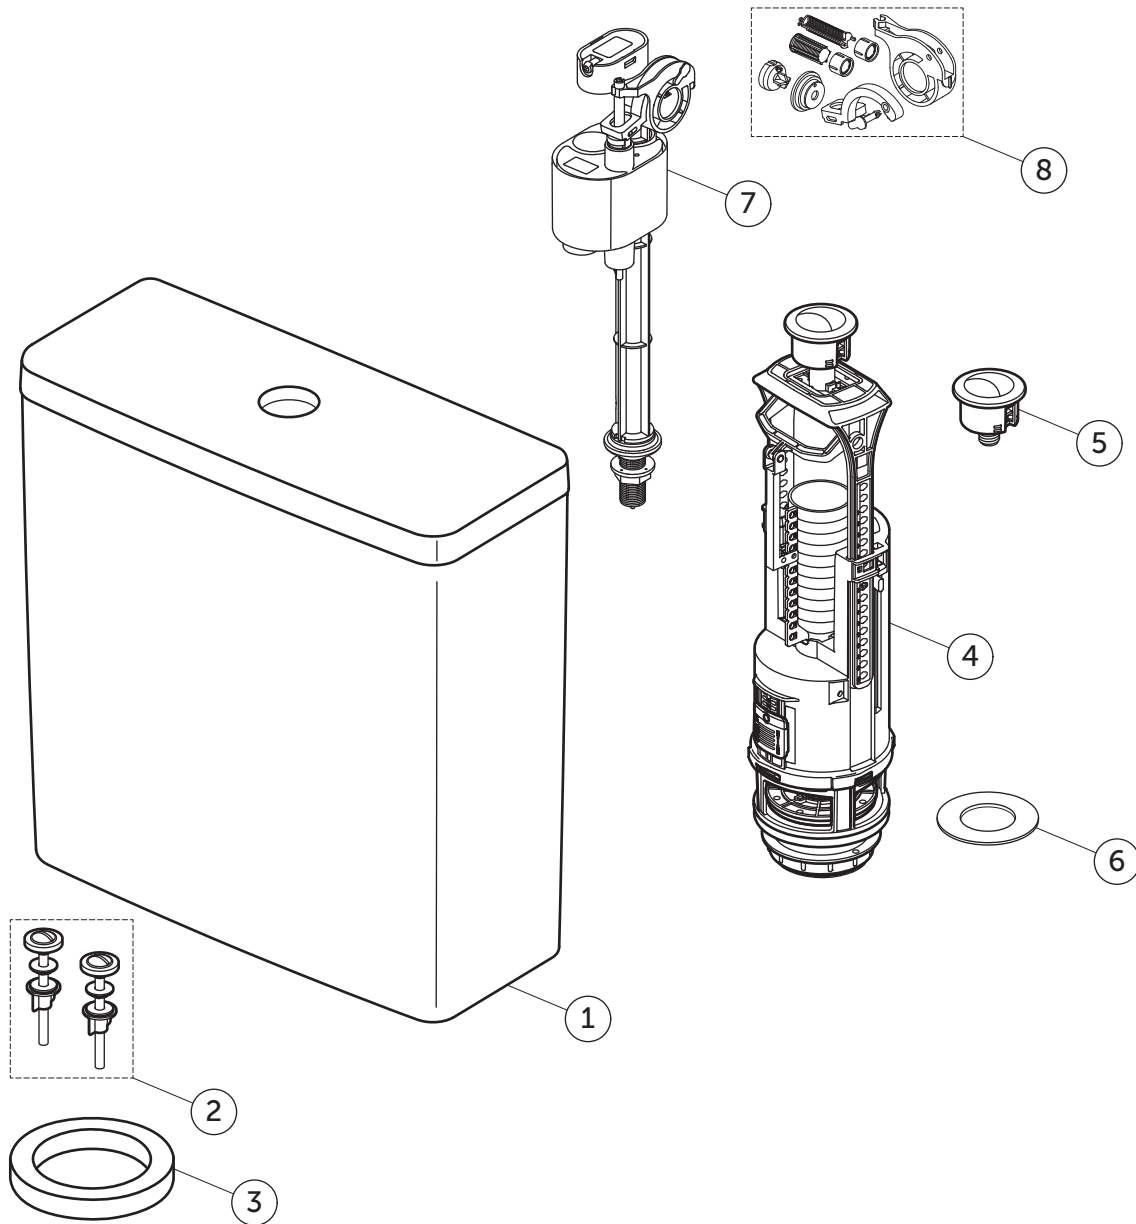

SPARE PARTS

E270901

Close Coupled Tank
BI; 6/3 L

LDV

Item	Description	Spare Code
1	CC TANK + LID BI WHT	EW20901
2	CISTERN FIXATION SET INOX 60MM	PV00867
3	SP C/C STICKY WASHER 98X68X15MM	WV03967
4	OUTLET VALVE EU NO LOGO	RV24367
5	TANK RIM BUTTON EU NO LOGO	RV24567
6	SPARE SEAL FOR OUTLET VALVE EU	RV24867
7	SP TT BI VALVE BRASS 3/8 EU T6503	TV93267
8	SET DIAPHRAGM + FILTER FOR SIDE INLET EU	RV24767