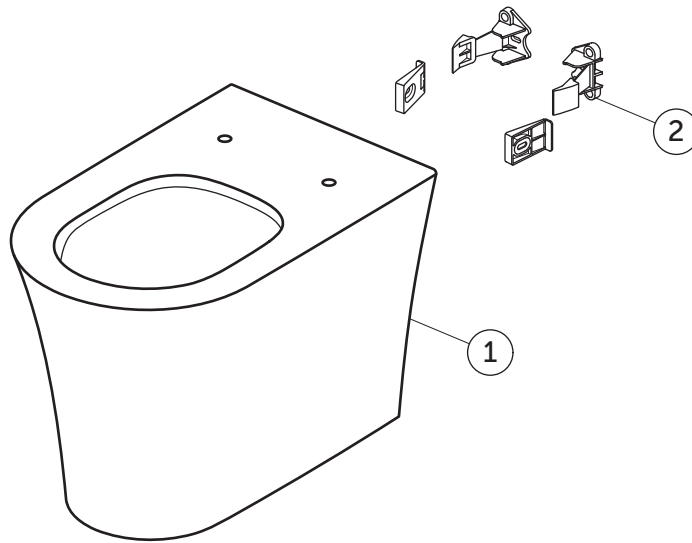

SPARE PARTS

Back to Wall Bowl
AQB; Hidden Fixation

E263801

LDV

Item	Description	Spare Code
1	BTW BOWL AQB HF WHT	
2	HIDDEN FIXATION FOR BTW BOWL WB7A	TT0293851

Ideal Standard International NV
Corporate Village – Gent Building
Da Vincilaan 2
B1935 – Zaventem
Belgium