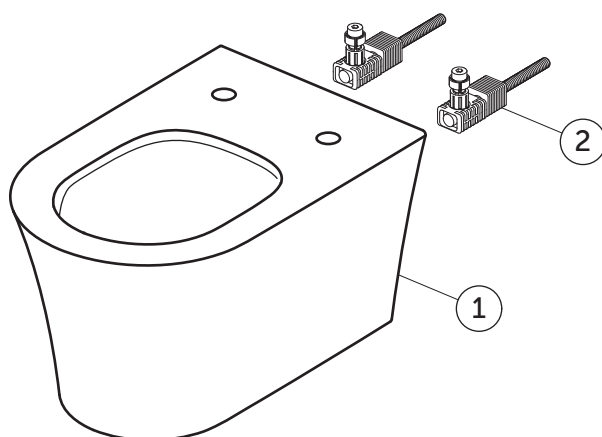

# SPARE PARTS

Wall Hung Bowl  
AQB; HF

E263401

LDV

Item	Description	Spare Code
1	WHG BOWL AQB HF WHT	
2	SP EASYFIX+ WHG BOWL TOP FIXATION FULL SET	TR16667

Ideal Standard International NV  
Corporate Village – Gent Building  
Da Vincilaan 2  
B1935 – Zaventem  
Belgium