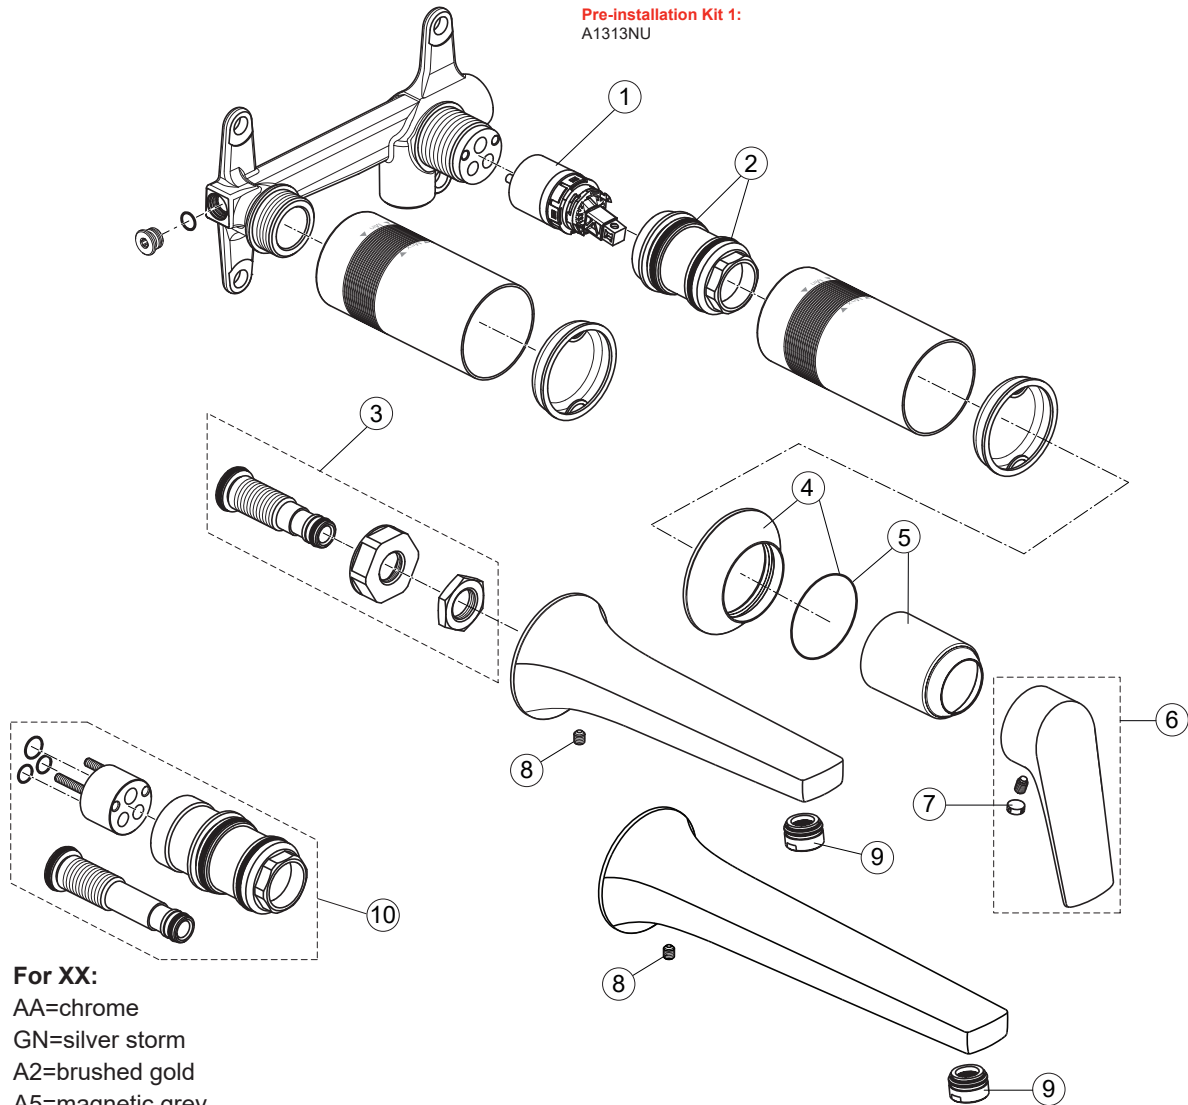

LDV

Ideal Standard

Pre-installation Kit 1:
A1313NU

For XX:
AA=chrome
GN=silver storm
A2=brushed gold
A5=magnetic grey

Pos.	Signify	Spare parts-Nr.	Quantity	Pos.	Signify	Spare parts-Nr.	Quantity
1	Cartridge Ø28mm	A861397NU*	1 Set				
2	O-Ring Ø32x2	A961793NU	2 Pcs.				
3	Connector nipple-compl.	A861422NU	1 Set				
4	Escutcheon with O-Ring	B961943XX	1 Set				
5	Cover cap with O-Ring	B961944XX	1 Set				
6	Lever,w/logo-set	B961945XX	1 Set				
7	Rubber cap Ø8.1x3	B960583NU*	1 Set				
8	Screw M5x8	A963309NU*	1 Pcs.				
9	Aerator M18x1-1G	B961922XX	1 Pcs.				
10	Extension kit 20mm longer	A861428NU	1 Set				

*Universal set (not all parts needed)