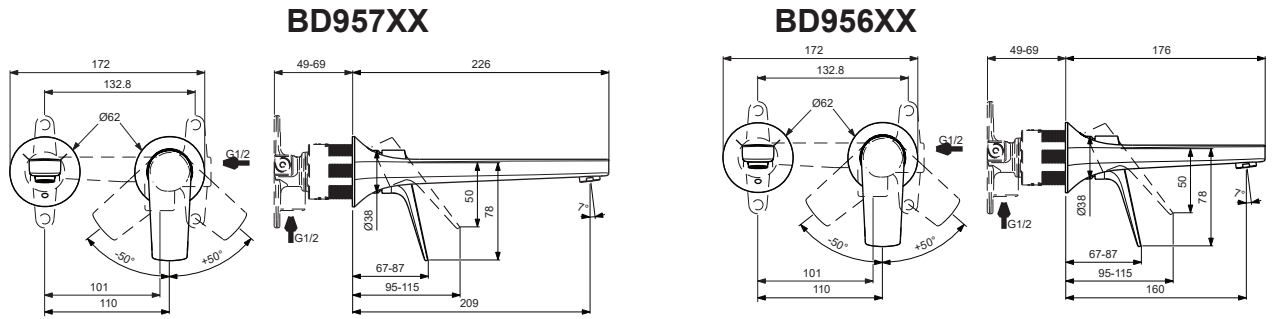

LDV

Ideal Standard

Pre-installation Kit 1:
A1313NU

For XX:
AA=chrome
GN=silver storm
A2=brushed gold
A5=magnetic grey

Pos.	Signify	Spare parts-Nr.	Quantity	Pos.	Signify	Spare parts-Nr.	Quantity
1	Cartridge Ø28mm	A861397NU*	1 Set				
2	O-Ring Ø32x2	A961793NU	2 Pcs.				
3	Connector nipple-compl.	A861422NU	1 Set				
4	Escutcheon with O-Ring	B961943XX	1 Set				
5	Cover cap with O-Ring	B961944XX	1 Set				
6	Lever,w/logo-set	B961945XX	1 Set				
7	Rubber cap Ø8.1x3	B960583NU*	1 Set				
8	Screw M5x8	A963309NU*	1 Pcs.				
9	Aerator M18x1-1G	B961922XX	1 Pcs.				
10	Extension kit 20mm longer	A861428NU	1 Set				

*Universal set (not all parts needed)