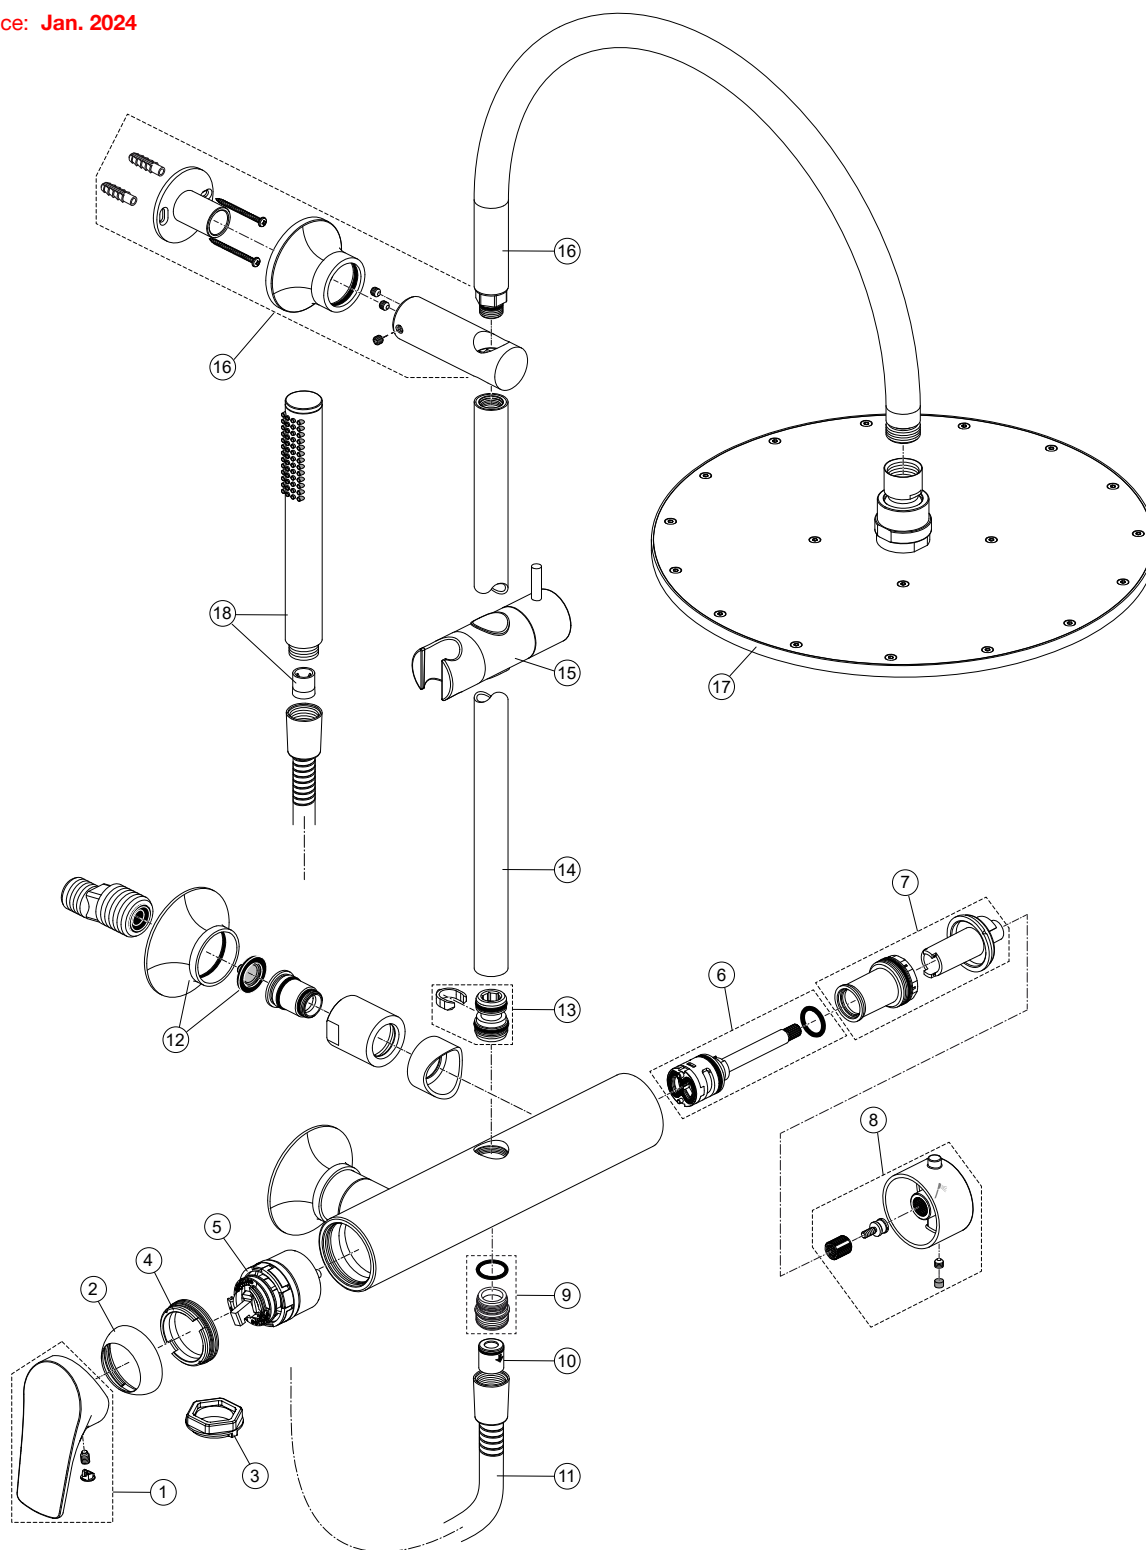

La Dolce Vita BD674..

Ideal Standard

Produced since: Jan. 2024

Replace XX with the appropriate finish code

Chrome = AA Silver Storm = GN Gold = A2 Magnetic Grey = A5

Example spare part order:

A 861 781 AA in Chrome

Pos.	Description	Part-Number	Qty.	Pos.	Description	Part-Number	Qty.
1	Lever cpl.	A 861 781 XX	1 Set	11	Flex. hose G1/2 - 175cm	BE 175 XX	1 pcs
2	Cover cap	B 961 373 XX	1 Set	12	Escutcheon	B ??? ??? XX	1 pcs
3	Key for pos. 4	B 960 650 NU	1 pcs	13	Connection nipple cpl	A 861 789 NU	1 pcs
4	Clamping nut + Pos.3	B 961 374 NU	1 Set	14	Shower bar	A 861 790 XX	1 pcs
5	Cartridge Ø38 + Pos. 3	A 861 156 NU*	1 Set	15	Wallholder	A 861 791 XX	1 Set
6	Diverter	A 861 793 NU	1 Set	16	Pipe (bend)	A 861 792 XX	1 pcs
7	Thread ring + stopring cpl.	A 861 376 NU	1 Set	17	Shower head Ø300mm	A 5803 XX	1 pcs
8	Diverter handle	A 861 788 XX	1 Set	18	Hand spray	BC 774 XX	1 pcs
9	Connection nipple cpl.	A 861 498 NU	1 Set				
10	Check valve DW 15	N 0429 77 NU	1 pcs				

*Universal set (not all parts needed)