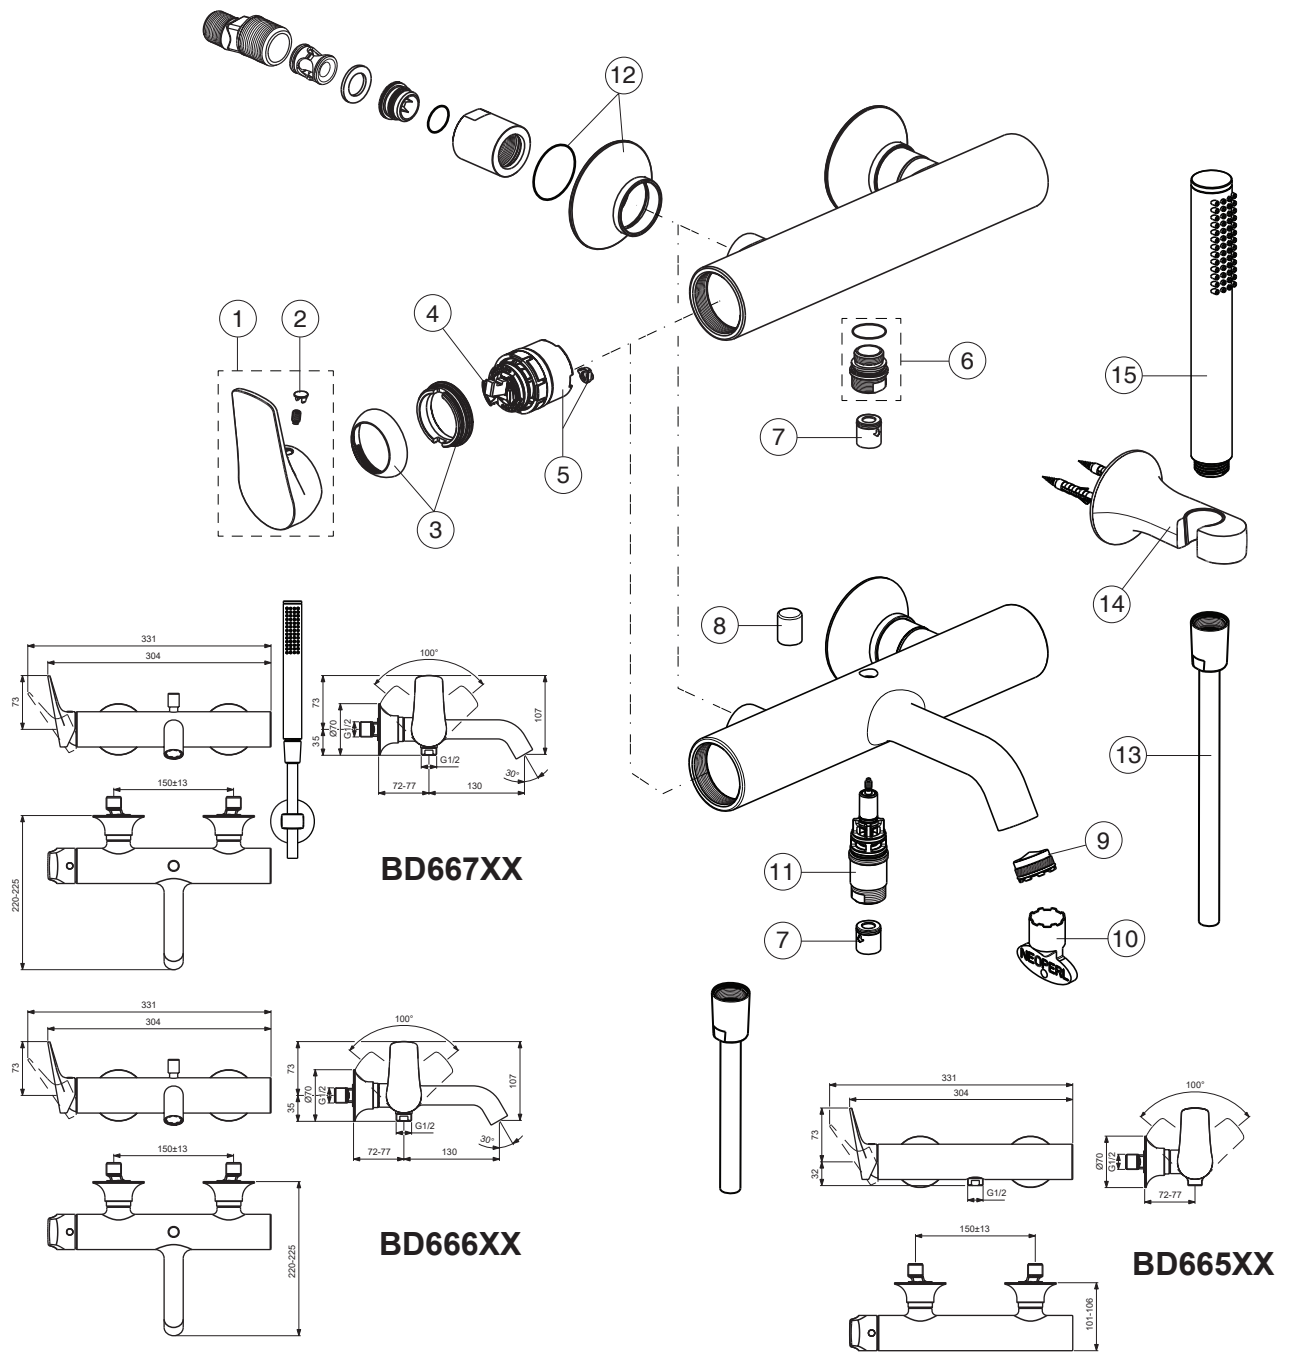

LDV

Ideal Standard

For XX=Coverage-Designate:

AA=chrome, GN=silver storm
A2=brushed gold, A5=magnetic grey

For Instance:

B961930AA for chrome

Pos.	Signify	Spare parts-Nr.	Quantity	Pos.	Signify	Spare parts-Nr.	Quantity
1	Lever-compl.	B961930XX	1 Set	14	Fixed wall bracket	BD682XX	1 Pcs.
2	Cap decorative	B960473XX	1 Pcs.	15	Handshower	BC774XX	1 Pcs.
3	Cap M38x1.5	B961661XX	1 Set				
4	Hot limit stop	A861181NU	1 Pcs.				
5	Cartridge Ø38mm	B961491NU	1 Set				
6	Nipple G1/2-M18x1.5	B960280XX	1 Set				
7	Non return valve	B961346NU	1 Pcs.				
8	Pull knob	B960486XX	1 Pcs.				
9	Flowstraitener cache M24x1-D	A960395NU	1 Set				
10	Key for stream regulator	A960196NU*	1 Set				
11	Diverter automatic	B960969XX	1 Pcs.				
12	Rosette, w/O-Ring	B961931XX	1 Set				
13	Sh.hose 2xG1/2-1250mm	BE125XX	1 Pcs.				