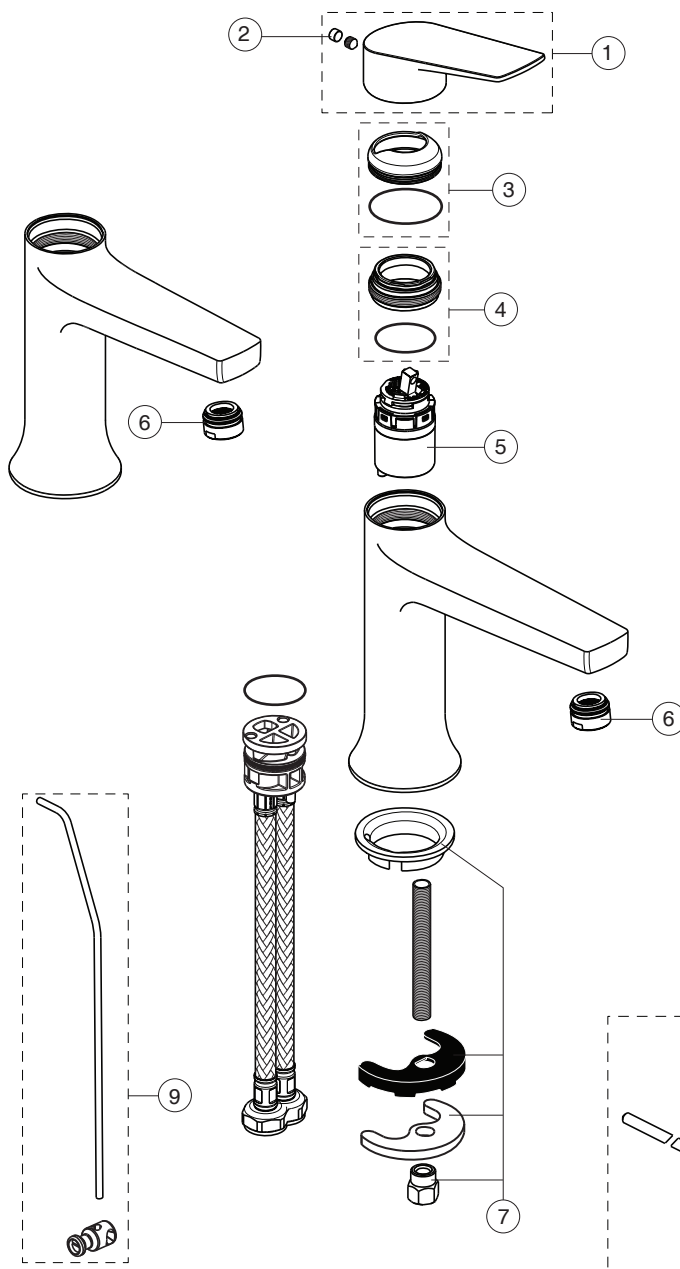

LDV

Ideal Standard

BD653XX
BD654XX

without pop-up waste:
BD654XX ;BD656XX
with pop-up waste:
BD653XX ;BD655XX

BD655XX
BD656XX

For XX=Coverage-Designate:

AA=chrome,GN=silver storm,
A2=brushed gold,A5=magnetic grey

For Instance:

B961929AA for chrome

Pos.	Signify	Spare parts-Nr.	Quantity	Pos.	Signify	Spare parts-Nr.	Quantity
1	Lever,w/o logo	B961929XX	1 Set				
2	Rubber button	A963751XX	1 Pcs.				
3	Rosette	B961915XX	1 Set				
4	Screw M33x1.5	B961916NU	1 Set				
5	Cartridge Ø28mm	B961920NU	1 Pcs.				
6	Aerator M18x1- 1 G/min	B961922XX	1 Pcs.				
7	Fixation set	B960608NU	1 Set				
8	Pop-up waste	A961230AA B961800XX	1 Set				
9	Pull-up rod-compl.	B960900XX	1 Set				