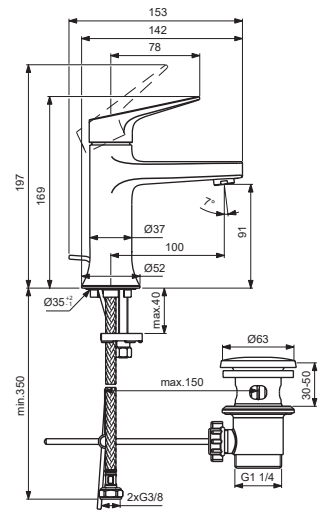

LDV

Ideal Standard

BD653XX
BD654XX

without pop-up waste:
BD654XX ;BD656XX
with pop-up waste:
BD653XX ;BD655XX

BD655XX
BD656XX

For XX=Coverage-Designate:

AA=chrome,GN=silver storm,
A2=brushed gold,A5=magnetic grey

For Instance:

B961929AA for chrome

Pos.	Signify	Spare parts-Nr.	Quantity	Pos.	Signify	Spare parts-Nr.	Quantity
1	Lever,w/o logo	B961929XX	1 Set				
2	Rubber button	A963751XX	1 Pcs.				
3	Rosette	B961915XX	1 Set				
4	Screw M33x1.5	B961916NU	1 Set				
5	Cartridge Ø28mm	B961920NU	1 Pcs.				
6	Aerator M18x1- 1 G/min	B961922XX	1 Pcs.				
7	Fixation set	B960608NU	1 Set				
8	Pop-up waste	A961230AA B961800XX	1 Set				
9	Pull-up rod-compl.	B960900XX	1 Set				