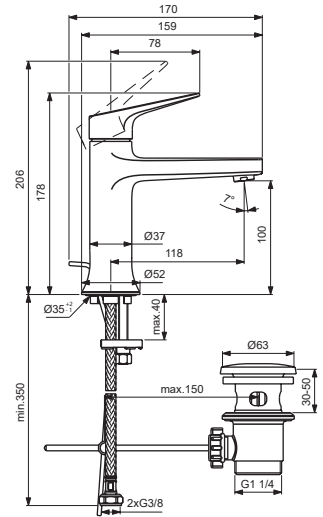

LDV

Ideal Standard

BD653XX
BD654XX

without pop-up waste:
BD654XX ;BD656XX
with pop-up waste:
BD653XX ;BD655XX

BD655XX
BD656XX

For XX=Coverage-Designate:

AA=chrome,GN=silver storm,
A2=brushed gold,A5=magnetic grey

For Instance:

B961929AA for chrome

Pos.	Signify	Spare parts-Nr.	Quantity	Pos.	Signify	Spare parts-Nr.	Quantity
1	Lever,w/o logo	B961929XX	1 Set				
2	Rubber button	A963751XX	1 Pcs.				
3	Rosette	B961915XX	1 Set				
4	Screw M33x1.5	B961916NU	1 Set				
5	Cartridge Ø28mm	B961920NU	1 Pcs.				
6	Aerator M18x1- 1 G/min	B961922XX	1 Pcs.				
7	Fixation set	B960608NU	1 Set				
8	Pop-up waste	A961230AA B961800XX	1 Set				
9	Pull-up rod-compl.	B960900XX	1 Set				