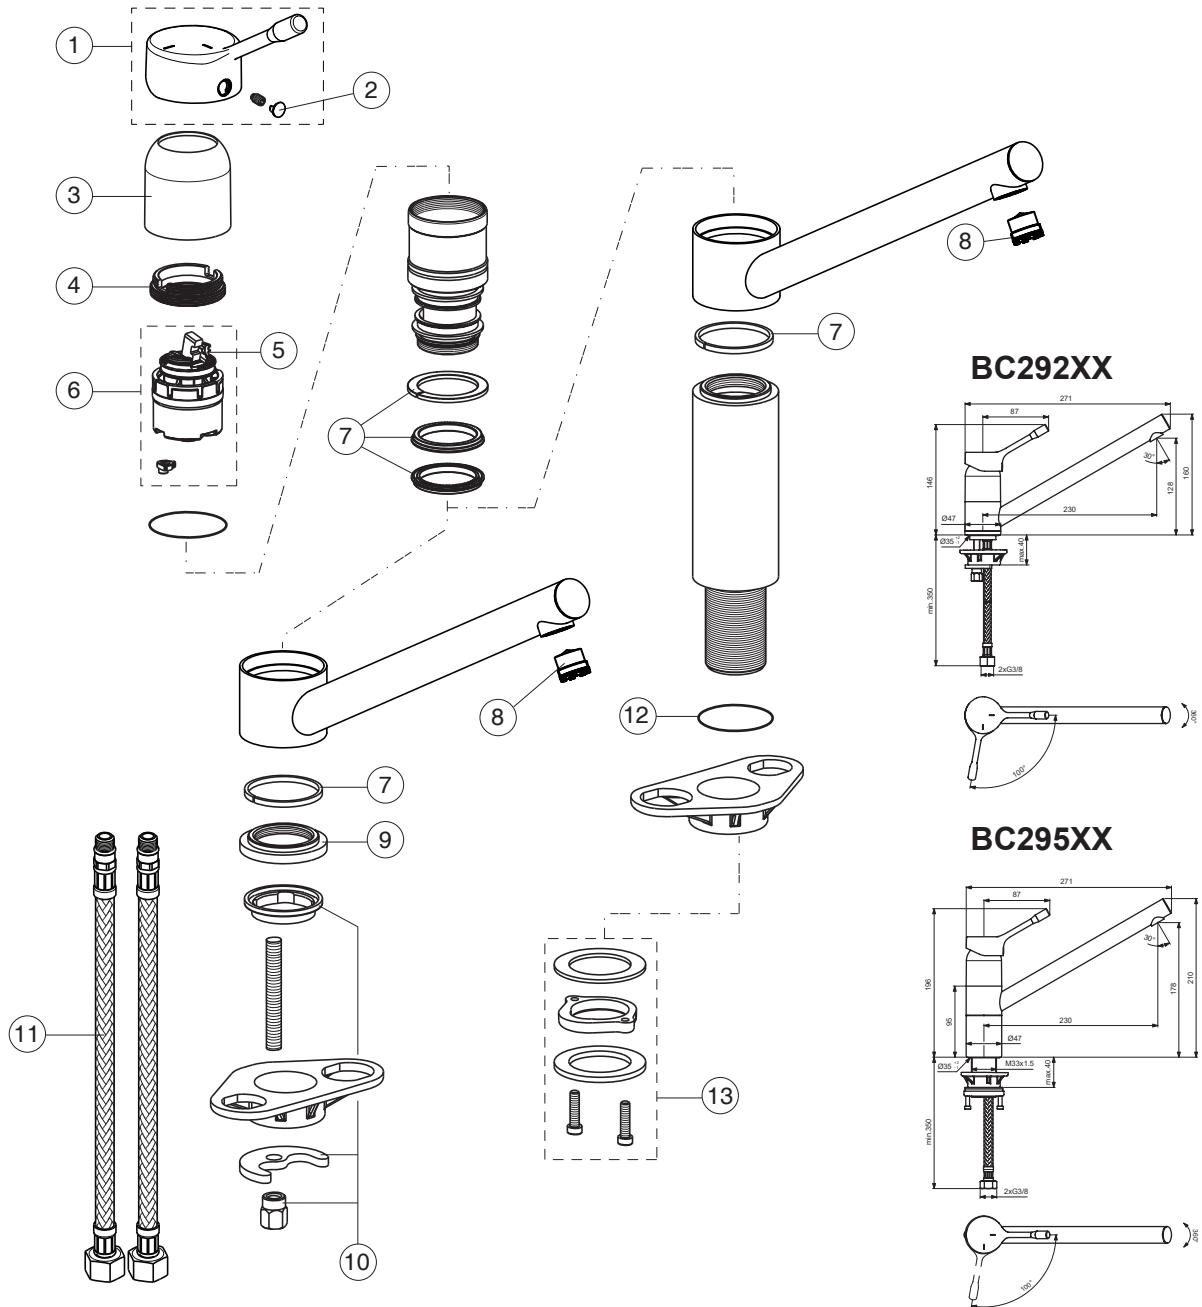

CERALOOK

Ideal Standard

Produced from: Oct.2021

**For XX=Coverage-Designate:**  
AA=chrome,GN=silver storm

**For Instance:**  
B961585AA for chrome

Pos.	Signify	Spare parts-Nr.	Quantity	Pos.	Signify	Spare parts-Nr.	Quantity
1	Lever,w/logo-set	B961585XX	1 Set				
2	Cap decorative	B960473XX	1 Pcs.				
3	Rosette	B961431XX	1 Pcs.				
4	Screw M41x1.5/M38x1.5	B961374NU	1 Pcs.				
5	Hot limit stop	A861181NU	1 Pcs.				
6	Cartridge Ø38mm	A861156NU*	1 Set				
7	Sealing set	B960784NU	1 Set				
8	Aerator cache M16.5x1	B960497NU	1 Pcs.				
9	Rosette decorative	B961430XX	1 Pcs.				
10	Connecting set	A964520NU	1 Set				
11	Fl.hose G3/8-L445mm	A963600NU	1 Pcs. (for BC292XX)				
	Fl.hose G3/8-L550mm	B961614NU	1 Pcs.				
12	O-Ring Ø37.77x2.62	A962574NU	1 Pcs.				
13	Connecting group	B960255NU	1 Set				

\*Universal set (not all parts needed)