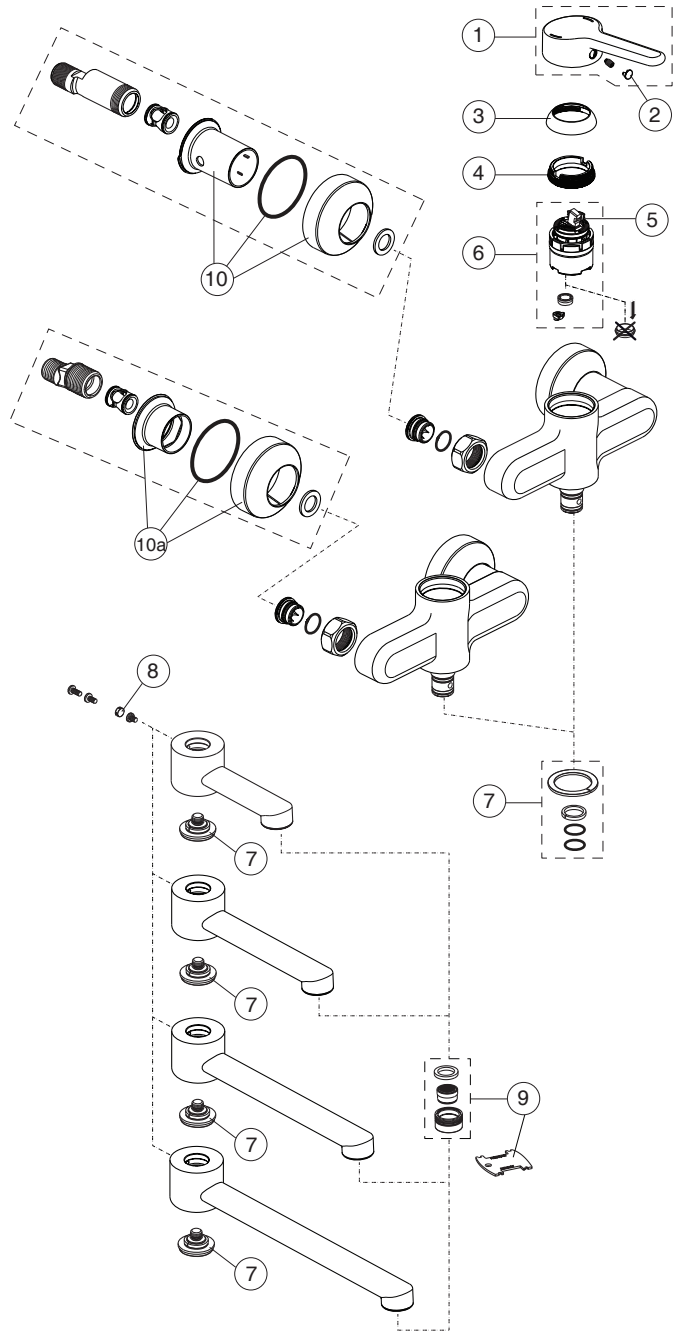

CERAPLUS

Ideal Standard

Produced from: Oct.2024

BC114AA

BC115AA

BC116AA

BC110AA

BC111AA

BC112AA

BC113AA

Pos.	Signify	Spare parts-Nr.	Quantity	Pos.	Signify	Spare parts-Nr.	Quantity
1	Lever,w/logo-set	B961435AA	1 Pcs.				
2	Cap decorative	B960473AA	1 Pcs.				
3	Cap M38x1.5	B961438AA	1 Pcs.				
4	Screw M41x1.5/M38x1.5	B961374NU	1 Pcs.				
5	Hot limit stop	A861181NU	1 Pcs.				
6	Cartridge Ø38mm	B961491NU*	1 Set				
7	Sealing set	B961999AA	1 Set				
8	Rubber cap	B960583NU*	1 Set				
9	Fl.liner vandal proof M24x1	B960587AA	1 Set				
10	Escutcheon-compl.	B960575AA	1 Set				
10a	Escutcheon-compl.	B960365AA	1 Set				

*Universal set (not all parts needed)

CERAPLUS

Ideal Standard

Produced from: Nov.2021

BC114AA

BC115AA

BC116AA

BC110AA

BC111AA

BC112AA

BC113AA

Pos.	Signify	Spare parts-Nr.	Quantity	Pos.	Signify	Spare parts-Nr.	Quantity
1	Lever, w/logo-set	B961435AA	1 Pcs.				
2	Cap decorative	B960473AA	1 Pcs.				
3	Cap M38x1.5	B961438AA	1 Pcs.				
4	Screw M4x1.5/M38x1.5	B961374NU	1 Pcs.				
5	Hot limit stop	A861181NU	1 Pcs.				
6	Cartridge Ø38mm	A861156NU*	1 Set				
7	Fixation kit	B960573NU	1 Set				
8	Sealing set	B960574NU	1 Set				
9	Fl.liner vandal proof M24x1	B960587AA	1 Pcs.				
10	Escutcheon-compl.	B960575AA	1 Set				
10a	Escutcheon-compl.	B960365AA	1 Set				