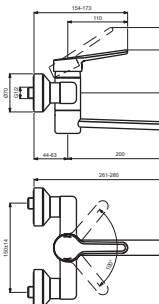

CERAPLUS

Ideal Standard

Produced from: Oct.2024

BC114AA

BC115AA

BC116AA

BC110AA

BC111AA

BC112AA

BC113AA

Pos.	Signify	Spare parts-Nr.	Quantity	Pos.	Signify	Spare parts-Nr.	Quantity
1	Lever,w/logo-set	B961435AA	1 Pcs.				
2	Cap decorative	B960473AA	1 Pcs.				
3	Cap M38x1.5	B961438AA	1 Pcs.				
4	Screw M41x1.5/M38x1.5	B961374NU	1 Pcs.				
5	Hot limit stop	A861181NU	1 Pcs.				
6	Cartridge Ø38mm	B961491NU*	1 Set				
7	Sealing set	B961999AA	1 Set				
8	Rubber cap	B960583NU*	1 Set				
9	Fl.liner vandal proof M24x1	B960587AA	1 Set				
10	Escutcheon-compl.	B960575AA	1 Set				
10a	Escutcheon-compl.	B960365AA	1 Set				

*Universal set (not all parts needed)