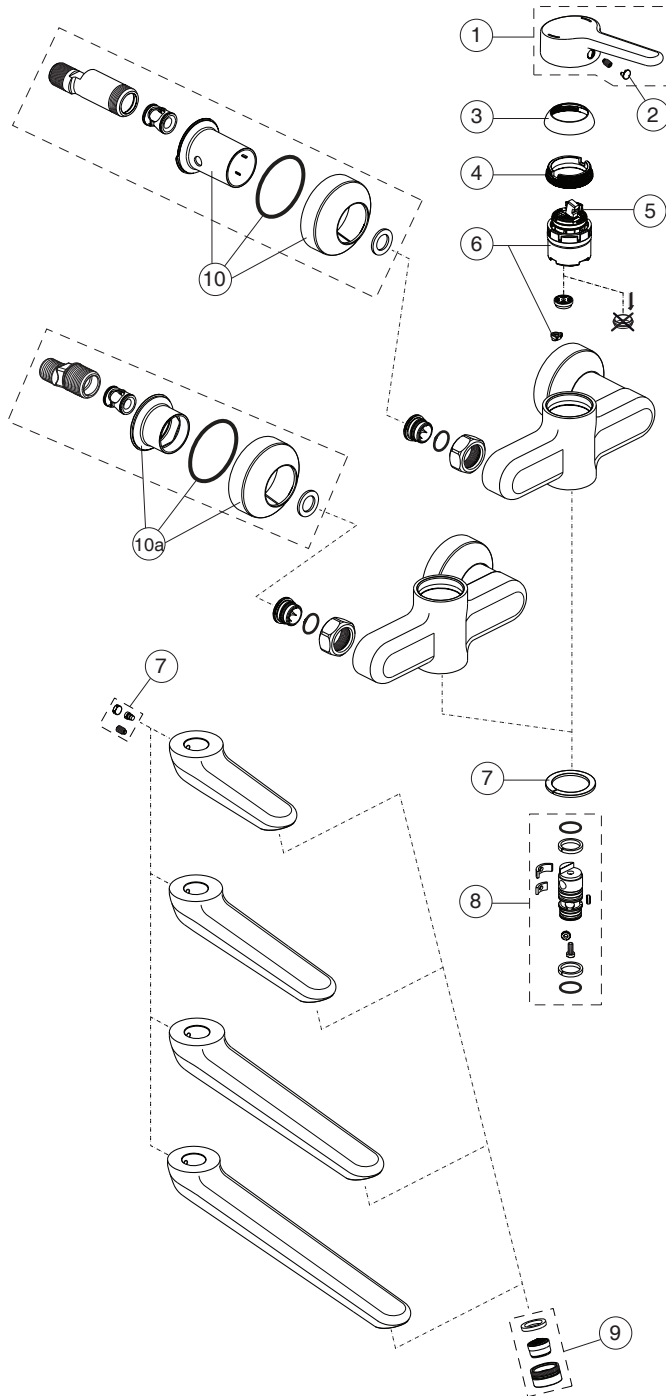

BC112AA

BC113AA

Pos.	Signify	Spare parts-Nr.	Quantity	Pos.	Signify	Spare parts-Nr.	Quantity
1	Lever,w/logo-set	B961435AA	1 Pcs.				
2	Cap decorative	B960473AA	1 Pcs.				
3	Cap M38x1.5	B961438AA	1 Pcs.				
4	Screw M41x1.5/M38x1.5	B961374NU	1 Pcs.				
5	Hot limit stop	A861181NU	1 Pcs.				
6	Cartridge Ø38mm	B961491NU*	1 Set				
7	Sealing set	B961999AA	1 Set				
8	Rubber cap	B960583NU*	1 Set				
9	Fl.liner vandal proof M24x1	B960587AA	1 Set				
10	Escutcheon-compl.	B960575AA	1 Set				
10a	Escutcheon-compl.	B960365AA	1 Set				

*Universal set (not all parts needed)

CERAPLUS

Ideal Standard

Produced from: Nov.2021

BC114AA

BC115AA

BC116AA

BC110AA

BC111AA

BC112AA

BC113AA

Pos.	Signify	Spare parts-Nr.	Quantity	Pos.	Signify	Spare parts-Nr.	Quantity
1	Lever, w/logo-set	B961435AA	1 Pcs.				
2	Cap decorative	B960473AA	1 Pcs.				
3	Cap M38x1.5	B961438AA	1 Pcs.				
4	Screw M4x1.5/M38x1.5	B961374NU	1 Pcs.				
5	Hot limit stop	A861181NU	1 Pcs.				
6	Cartridge Ø38mm	A861156NU*	1 Set				
7	Fixation kit	B960573NU	1 Set				
8	Sealing set	B960574NU	1 Set				
9	Fl.liner vandal proof M24x1	B960587AA	1 Pcs.				
10	Escutcheon-compl.	B960575AA	1 Set				
10a	Escutcheon-compl.	B960365AA	1 Set				

*Universal set (not all parts needed)