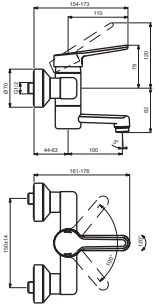

CERAPLUS

Ideal Standard

Produced from: Oct.2024

BC114AA

BC115AA