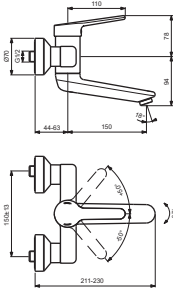

CERAPLUS

Ideal Standard

Produced from: Nov.2021

BC114AA

BC115AA

BC116AA

BC110AA

BC111AA

BC112AA

BC113AA

Pos.	Signify	Spare parts-Nr.	Quantity	Pos.	Signify	Spare parts-Nr.	Quantity
1	Lever, w/logo-set	B961435AA	1 Pcs.				
2	Cap decorative	B960473AA	1 Pcs.				
3	Cap M38x1.5	B961438AA	1 Pcs.				
4	Screw M4x1.5/M38x1.5	B961374NU	1 Pcs.				
5	Hot limit stop	A861181NU	1 Pcs.				
6	Cartridge Ø38mm	A861156NU*	1 Set				
7	Fixation kit	B960573NU	1 Set				
8	Sealing set	B960574NU	1 Set				
9	Fl.liner vandal proof M24x1	B960587AA	1 Pcs.				
10	Escutcheon-compl.	B960575AA	1 Set				
10a	Escutcheon-compl.	B960365AA	1 Set				

*Universal set (not all parts needed)