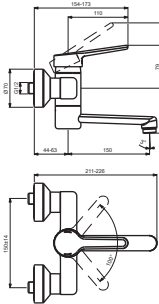

CERAPLUS

Ideal Standard

Produced from: Oct.2024

BC114AA

BC115AA

BC116AA

BC110AA

BC111AA

BC112AA

BC113AA

Pos.	Signify	Spare parts-Nr.	Quantity	Pos.	Signify	Spare parts-Nr.	Quantity
1	Lever,w/logo-set	B961435AA	1 Pcs.				
2	Cap decorative	B960473AA	1 Pcs.				
3	Cap M38x1.5	B961438AA	1 Pcs.				
4	Screw M41x1.5/M38x1.5	B961374NU	1 Pcs.				
5	Hot limit stop	A861181NU	1 Pcs.				
6	Cartridge Ø38mm	B961491NU*	1 Set				
7	Sealing set	B961999AA	1 Set				
8	Rubber cap	B960583NU*	1 Set				
9	Fl.liner vandal proof M24x1	B960587AA	1 Set				
10	Escutcheon-compl.	B960575AA	1 Set				
10a	Escutcheon-compl.	B960365AA	1 Set				

*Universal set (not all parts needed)