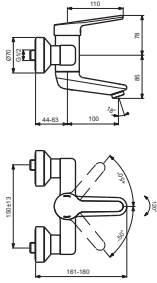

CERAPLUS

Ideal Standard

Produced from: Nov.2021

BC114AA