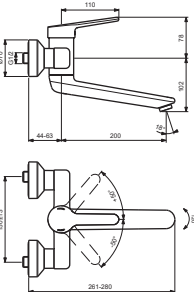

CERAPLUS

Ideal Standard

Produced from: Nov.2021

BC114AA

BC115AA

BC116AA

BC110AA

BC111AA

BC112AA

BC113AA

Pos.	Signify	Spare parts-Nr.	Quantity	Pos.	Signify	Spare parts-Nr.	Quantity
1	Lever, w/logo-set	B961435AA	1 Pcs.				
2	Cap decorative	B960473AA	1 Pcs.				
3	Cap M38x1.5	B961438AA	1 Pcs.				
4	Screw M4x1.5/M38x1.5	B961374NU	1 Pcs.				
5	Hot limit stop	A861181NU	1 Pcs.				
6	Cartridge Ø38mm	A861156NU*	1 Set				
7	Fixation kit	B960573NU	1 Set				
8	Sealing set	B960574NU	1 Set				
9	Fl.liner vandal proof M24x1	B960587AA	1 Pcs.				
10	Escutcheon-compl.	B960575AA	1 Set				
10a	Escutcheon-compl.	B960365AA	1 Set				

*Universal set (not all parts needed)