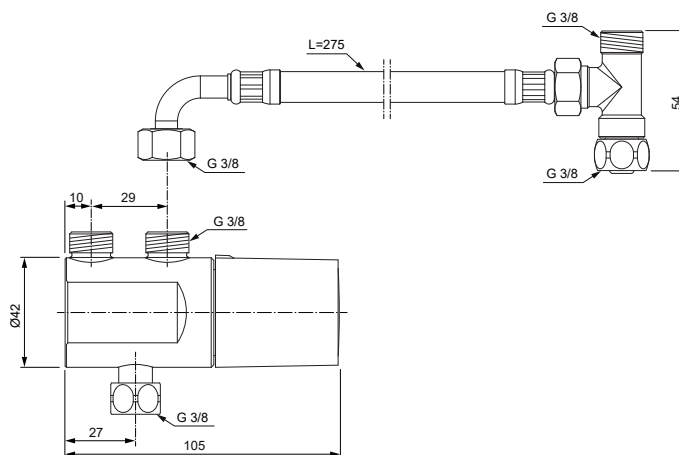

Ceratherm T A8375..

Ideal Standard

Produced since: Jan. 2024

Pre-mixer thermostat with hose kit for connection on the angle valve chrome **A8375AA**

Pos.	Description	Part-Number	Qty.	Pos.	Description	Part-Number	Qty.
1	Handle cpl. with Logo IS	A 861 805 AA	1 Set	8	T-connection G3/8	A 861 566 AA	1 Set
2	Srew for desinfection	A 860 888 NU*	1 pcs	*Universal set (not all parts needed)			
3	Screw M4x12	A 963 647 NU	2 pcs				
4	Filtre	A 962 136 NU	1 pcs				
5	Non-return valve	A 960 944 NU	2 pcs				
6	Thermostatic Cartridge	A 861 371 NU	1 pcs				
7	Flex. hose with elbow	A 860 889 NU	1 pcs				