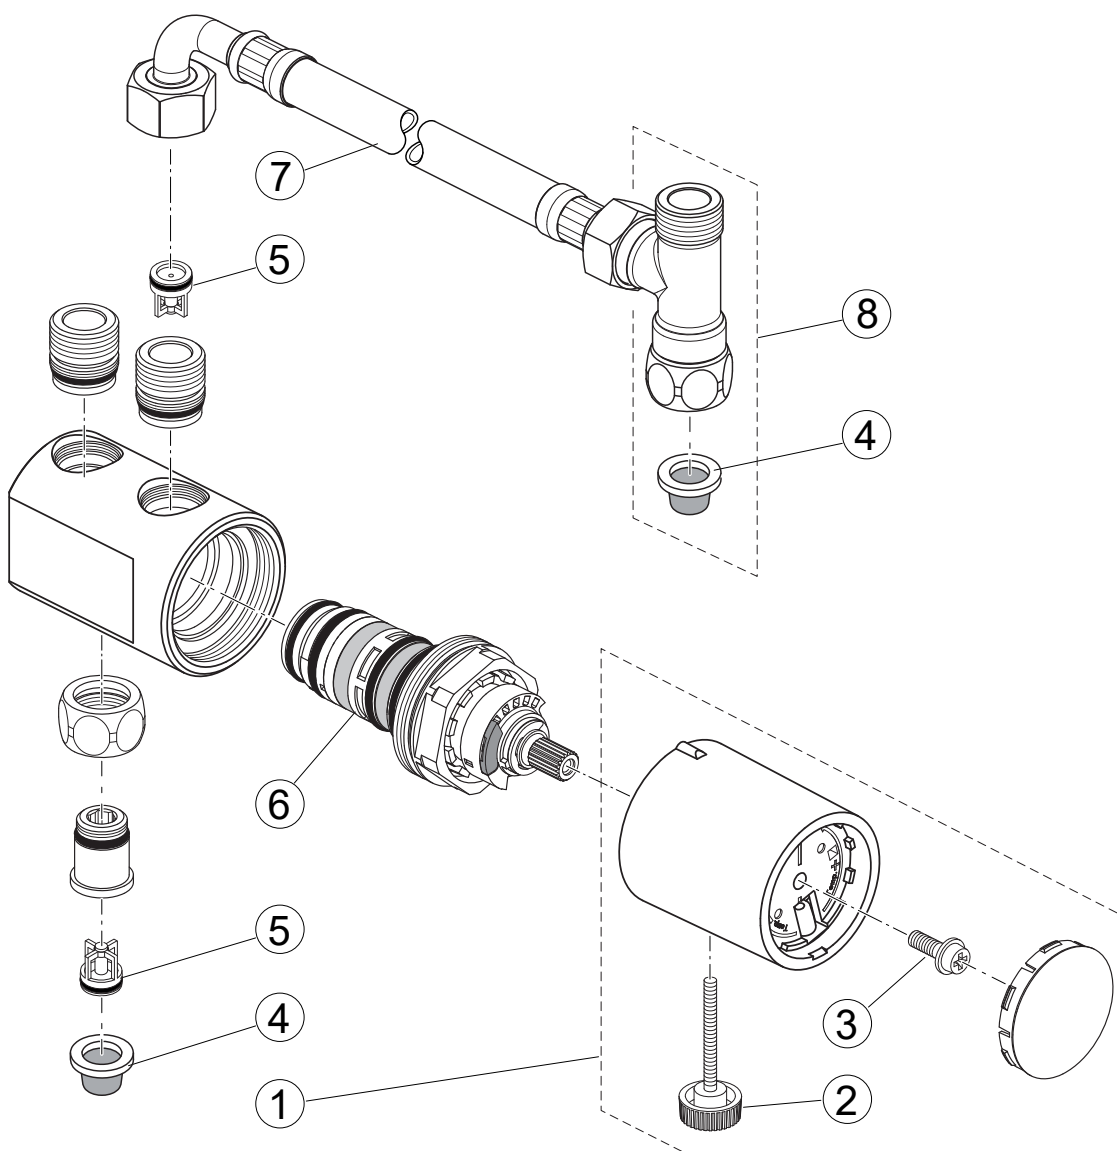

Ceratherm T A8375..

Ideal Standard

Produced since: Jan. 2024

Pre-mixer thermostat with hose kit for connection on the angle valve chrome **A8375AA**

Pos.	Description	Part-Number	Qty.	Pos.	Description	Part-Number	Qty.
1	Handle cpl. with Logo IS	A 861 805 AA	1 Set	8	T-connection G3/8	A 861 566 AA	1 Set
2	Srew for desinfection	A 860 888 NU*	1 pcs	*Universal set (not all parts needed)			
3	Screw M4x12	A 963 647 NU	2 pcs				
4	Filtre	A 962 136 NU	1 pcs				
5	Non-return valve	A 960 944 NU	2 pcs				
6	Thermostatic Cartridge	A 861 371 NU	1 pcs				
7	Flex. hose with elbow	A 860 889 NU	1 pcs				