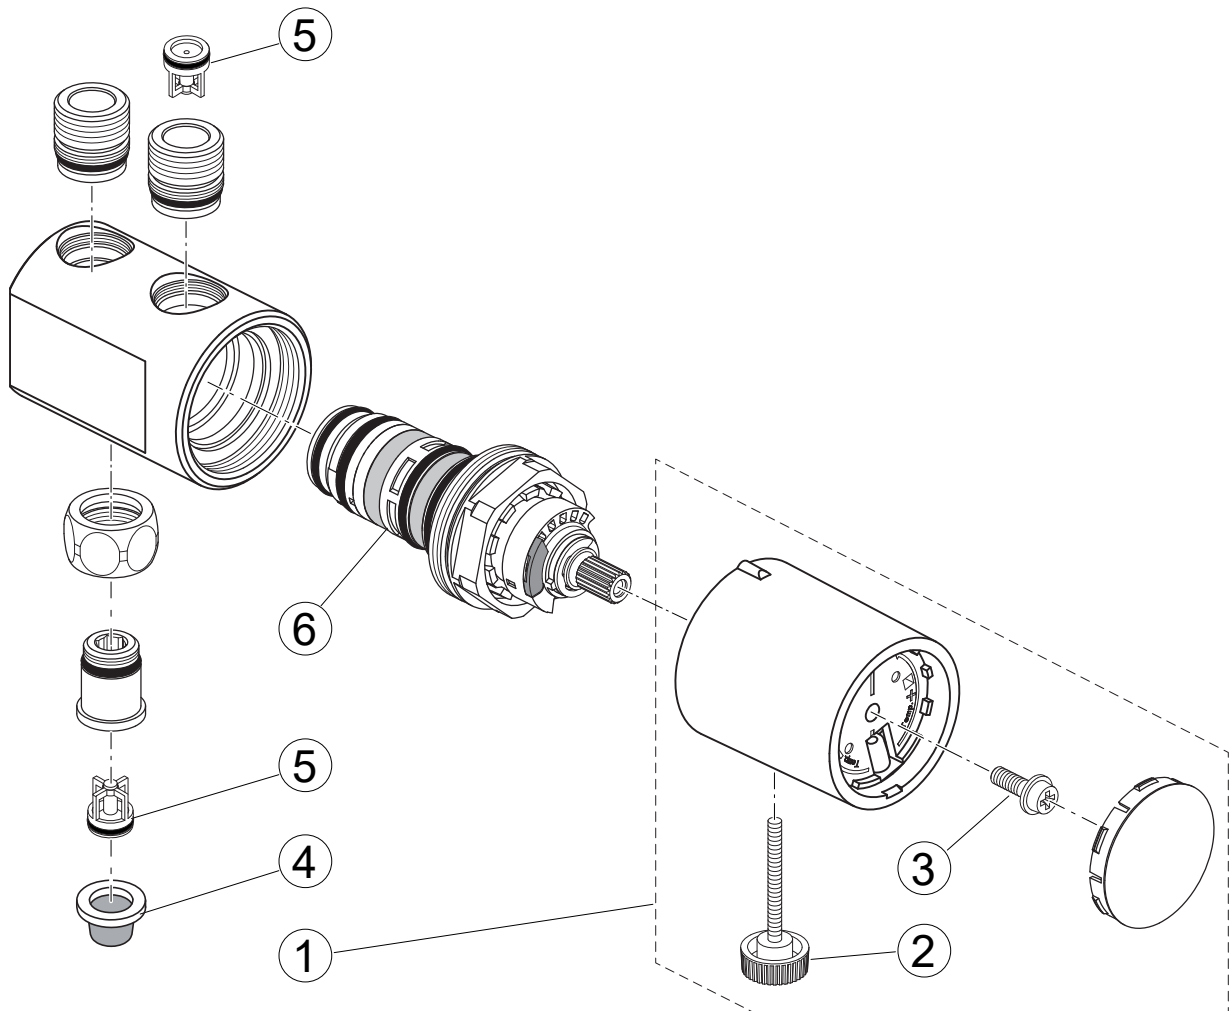

Produced since: **Jan. 2024**

Pre-mixer thermostat
for connection on the angle valve
chrome **A8374AA**

Pos.	Description	Part-Number	Qty.	Pos.	Description	Part-Number	Qty.
1	Handle cpl. with Logo IS	A 861 805 AA	1 Set				
2	Srew for desinfection	A 860 888 NU*	1 pcs				
3	Screw M4x12	A 963 647 NU	2 pcs				
4	Filtre	A 962 136 NU	1 pcs				
5	Non-return valve	A 960 944 NU	2 pcs				
6	Thermostatic Cartridge	A 861 371 NU	1 pcs				

**Universal set (not all parts needed)*