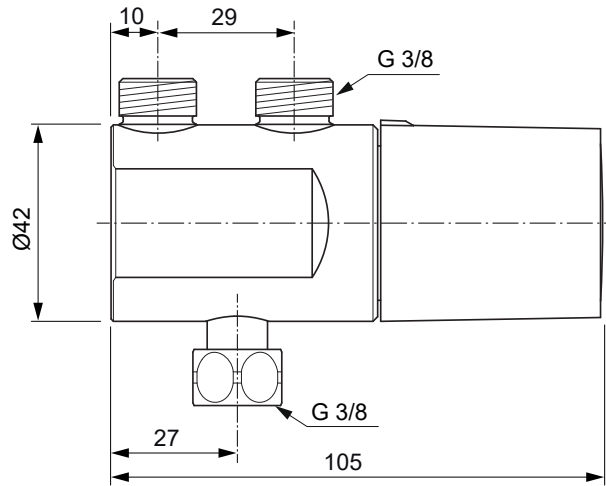

Produced since: **Jan. 2024**

Pre-mixer thermostat
for connection on the angle valve
chrome **A8374AA**

Pos.	Description	Part-Number	Qty.	Pos.	Description	Part-Number	Qty.
1	Handle cpl. with Logo IS	A 861 805 AA	1 Set				
2	Srew for desinfection	A 860 888 NU*	1 pcs				
3	Screw M4x12	A 963 647 NU	2 pcs				
4	Filtre	A 962 136 NU	1 pcs				
5	Non-return valve	A 960 944 NU	2 pcs				
6	Thermostatic Cartridge	A 861 371 NU	1 pcs				

**Universal set (not all parts needed)*