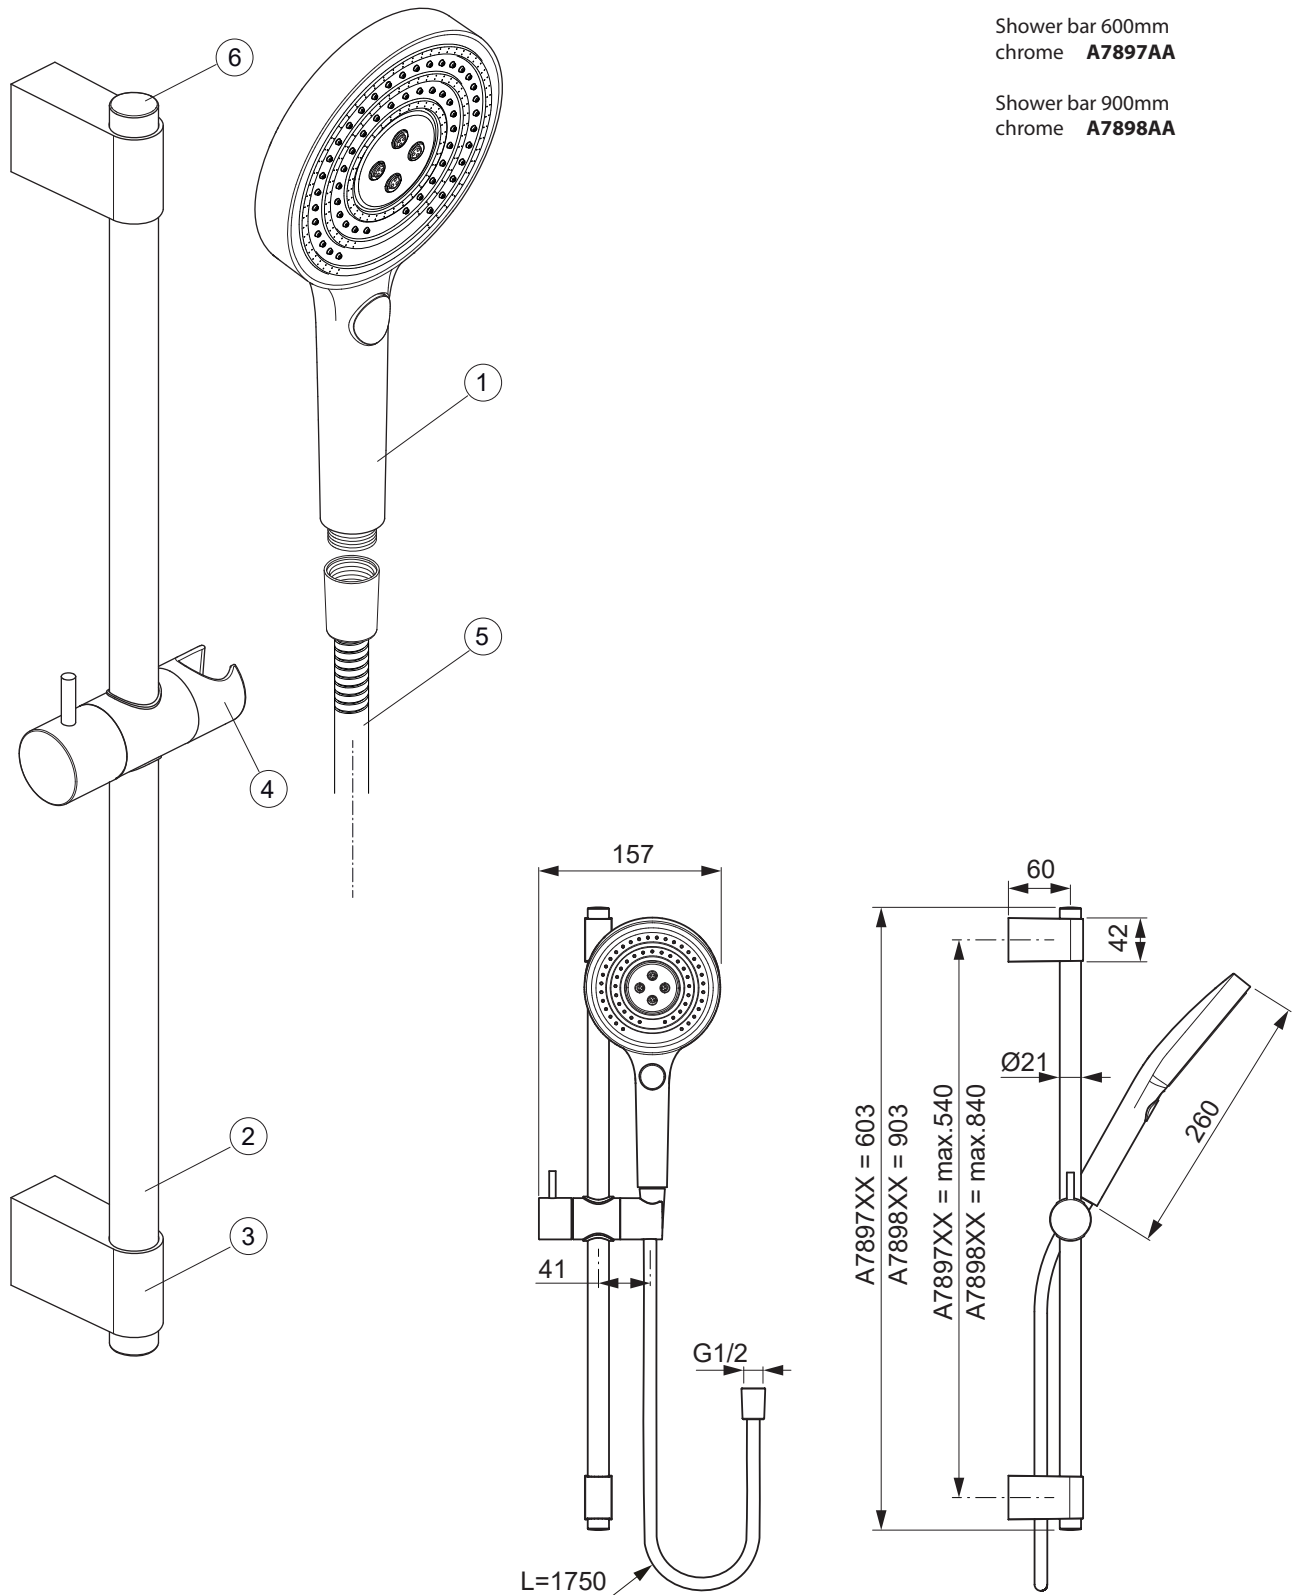

Produced from: **July 2023**

Shower bar 600mm
chrome **A7897AA**

Shower bar 900mm
chrome **A7898AA**

Replace XX with the appropriate finish code

Chrome = AA Silver Storm = GN Gold = A2 Magnetic Grey = A5

Example spare part order:

A 7896AA in Chrome

Pos.	Description	Part-Number	Qty.	Pos.	Description	Part-Number	Qty.
1	Handspray 3Func. Ø130	A 7896 XX	1 Set				
2	Pipe L=600	B 9848 XX	1 pcs				
2	Pipe L=900	B 9849 XX	1 pcs				
3	Wall fixation	B 960 974 XX	1 Set				
4	Slider & holder f. handshr.	B 961 024 XX	1 pcs				
5	Shower hose 1750 mm	BE 150 XX	1 pcs				
6	Cap	B 961 060 XX	1 pcs				