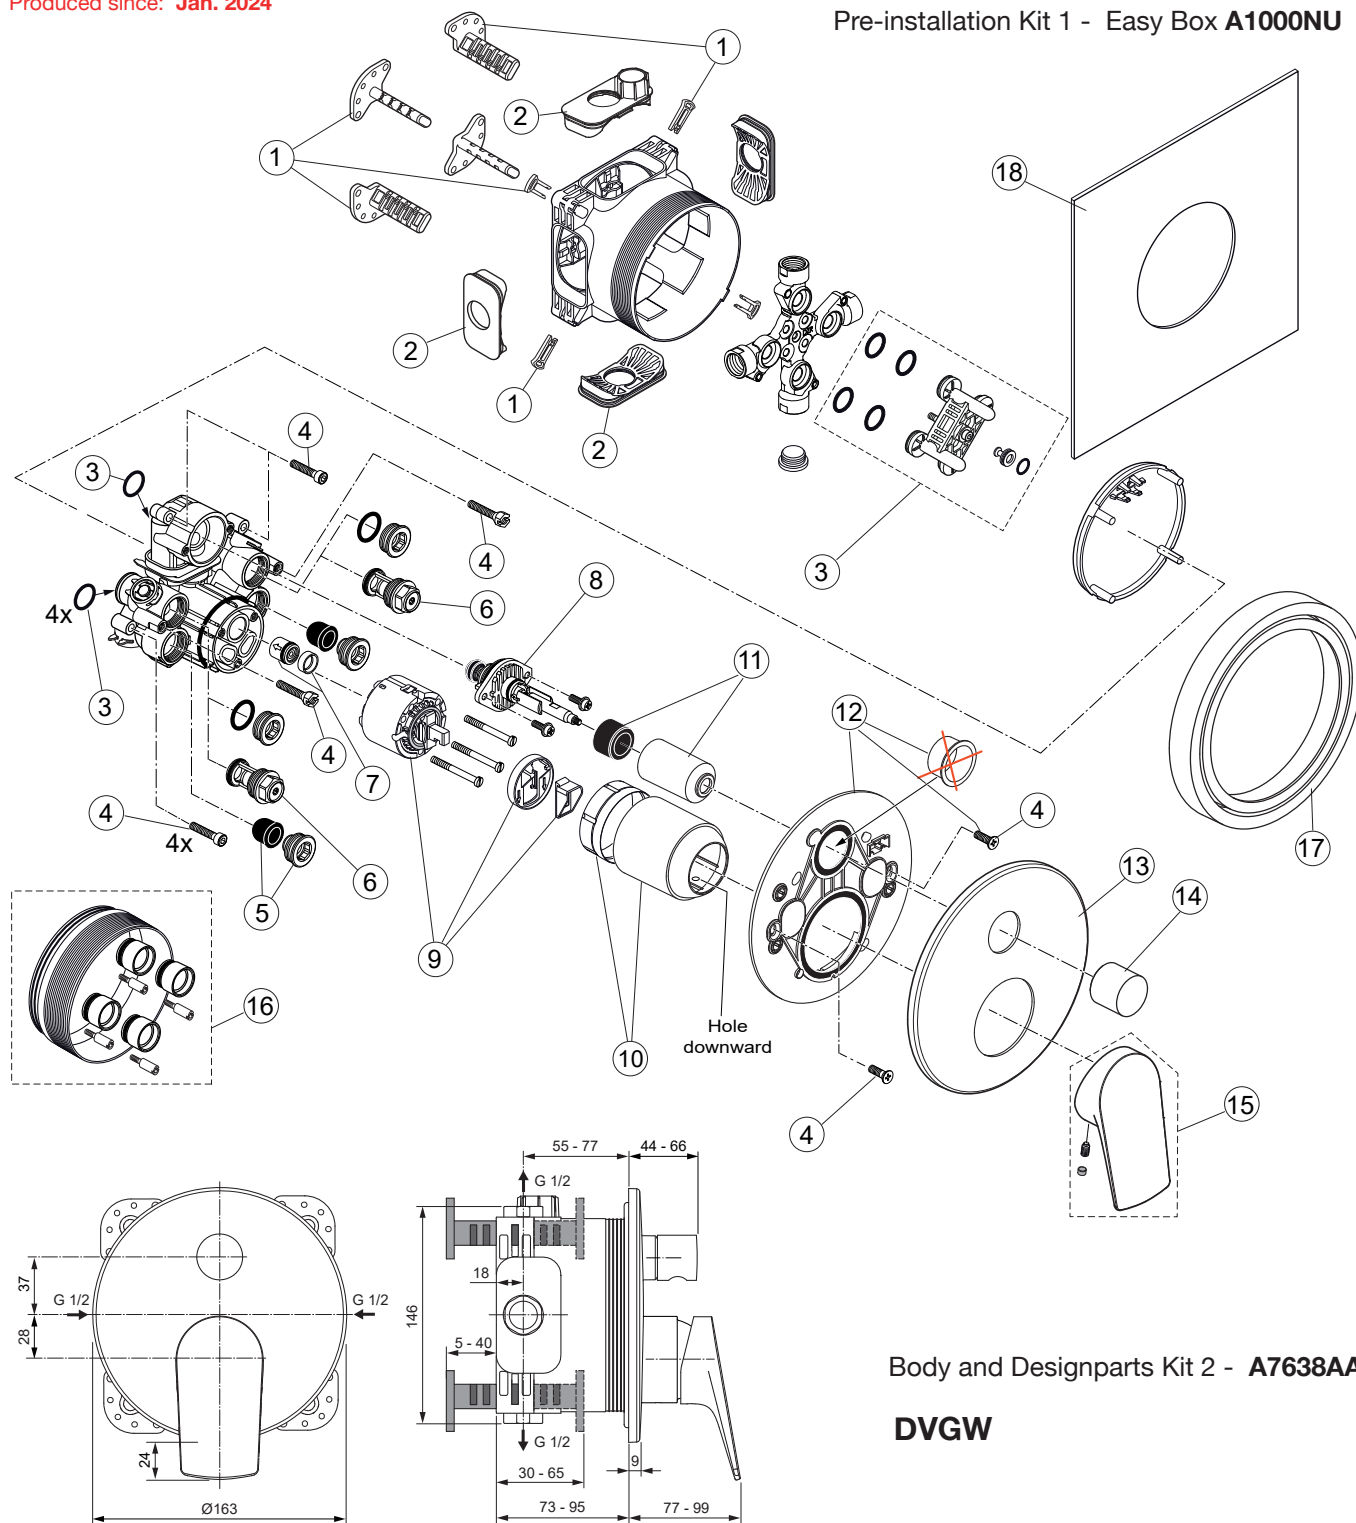

Produced since: Jan. 2024

Pre-installation Kit 1 - Easy Box **A1000NU**

Body and Designparts Kit 2 - **A7638AA**

**DVGW**

Replace XX with the appropriate finish code

Chrome = AA Silver Storm = GN Gold = A2 Magnetic Grey = A5

Example spare part order:

**A 861 441 AA** in Chrome

Pos.	Description	Part-Number	Qty.	Pos.	Description	Part-Number	Qty.
1	Install. depth adjust.	<b>A 963 131 NU</b>	1 Set	11	Cover / Cap for diverter	<b>A 860 902 XX</b>	1 pcs
2	Side sealing	<b>A 963 132 NU</b>	1 Set	12	Escutcheon holder cpl.	<b>A 860 897 NU</b>	1 Set
3	Flushing device cpl.	<b>A 963 146 NU</b>	1 Set	13	Escutcheon w Logo	<b>A 861 449 XX</b>	1 pcs
4	Screw set complete	<b>A 960 890 NU*</b>	1 Set	14	Pull knob	<b>A 860 901 XX</b>	1 pcs
5	Low noise insert	<b>A 960 891 NU</b>	1 pcs	15	Lever cpl.	<b>A 861 780 XX</b>	1 Set
6	Stop valve	<b>A 960 706 NU</b>	2 pcs	16	Extension kit 20mm	<b>A 960 704 NU</b>	1 Set
7	Non-return valve + ring	<b>A 962 866 NU</b>	1 Set		Extension kit 40mm	<b>A 962 476 NU</b>	1 Set
8	Diverter complete	<b>A 963 443 NU</b>	1 pcs	17	Distanzframe 20mm	<b>A 6677 XX</b>	1 Set
9	Cartridge with ECO-kit	<b>A 960 500 NU</b>	1 Set	18	Sealing fleece	<b>A 861 328 NU</b>	1 pcs
10	Cover cap	<b>A 861 441 XX</b>	1 pcs				

\*Universal set (not all parts needed)