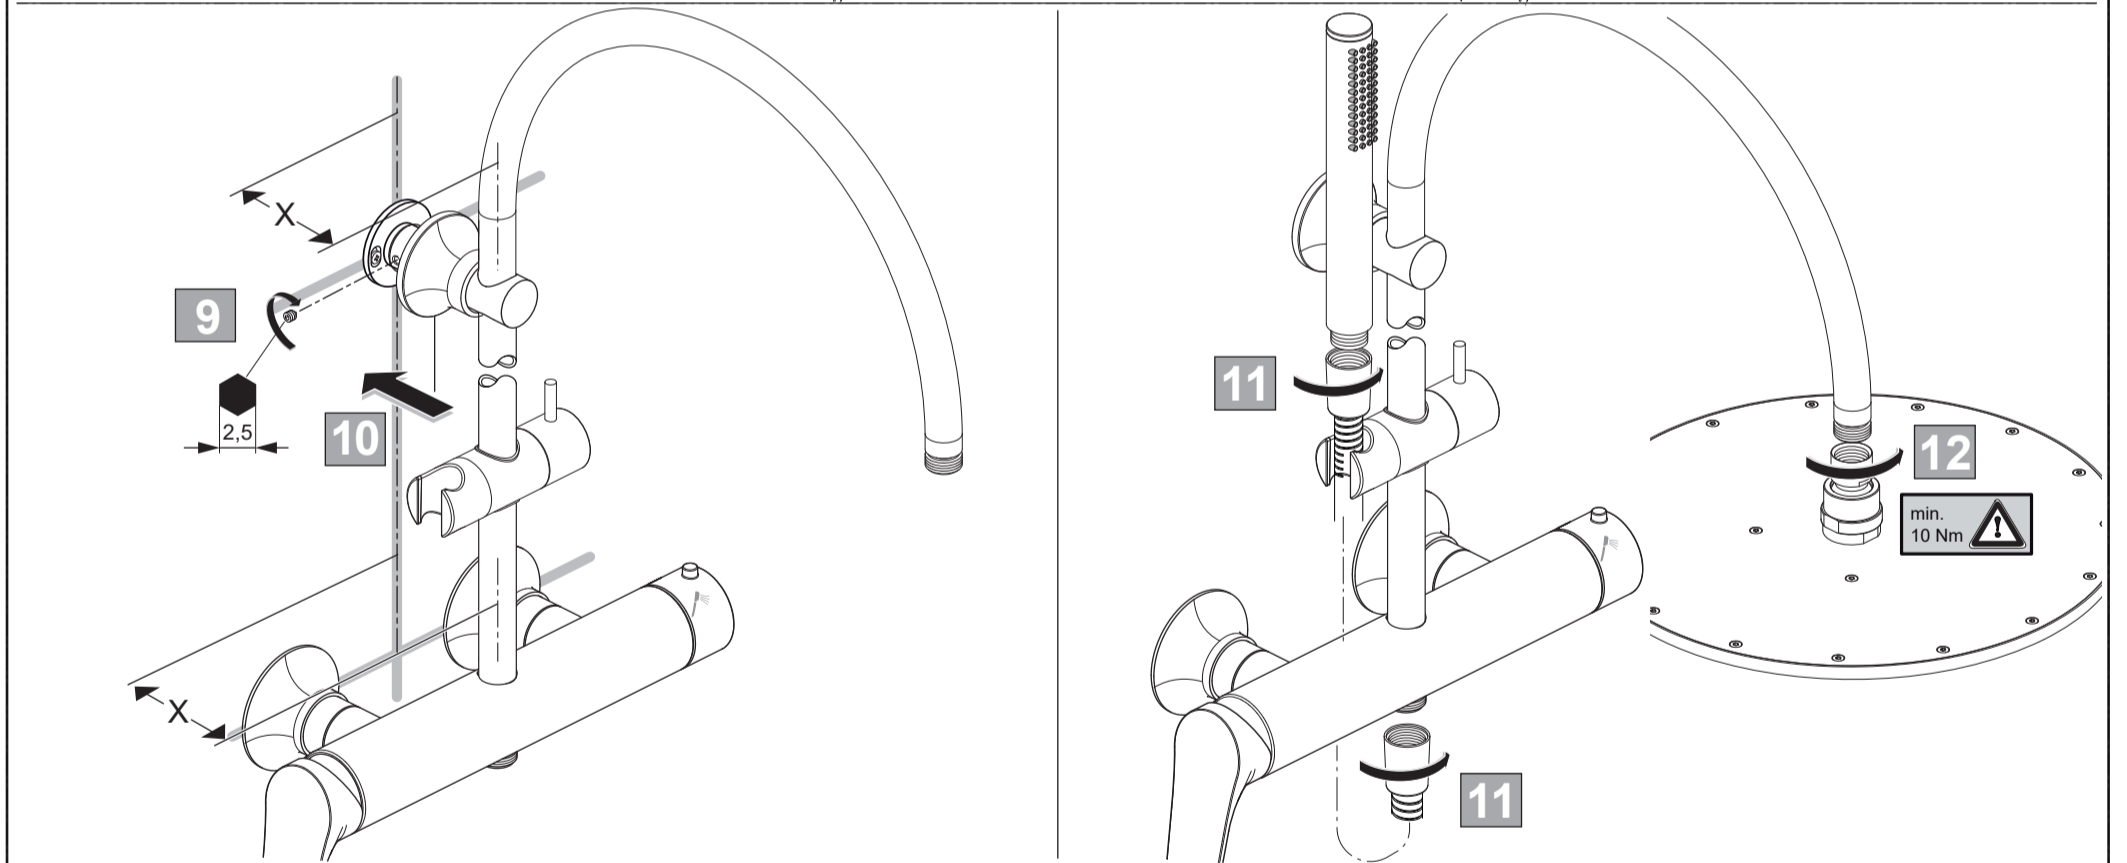

Ideal Standard

LA DOLCE VITA

BD 674 ..

0124 / A 869 103

Ideal Standard International NV
 Corporate Village - Gent Building
 Da Vincilaan 2
 1935 Zaventem
 Belgium

www.idealstandard.com

	P bar		MAX. 10		5		Q (3 bar)
	T °C		MAX. 80		65		I/min
					55		8 12