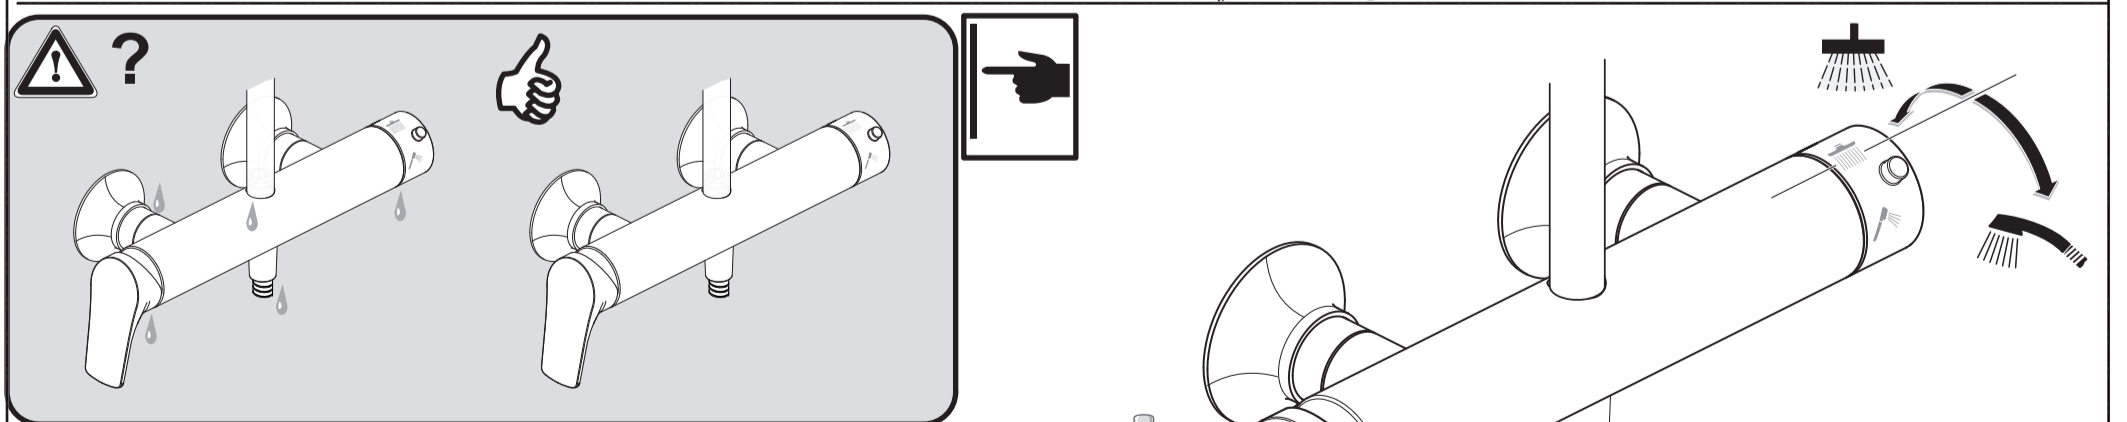

Ideal Standard

LA DOLCE VITA

BD 674 ..

0124 / A 869 103

Ideal Standard International NV
 Corporate Village - Gent Building
 Da Vincilaan 2
 1935 Zaventem
 Belgium

www.idealstandard.com

	P bar		MAX. 10		5		Q (3 bar)
	T °C		MAX. 80		65		I/min
					55		8 12