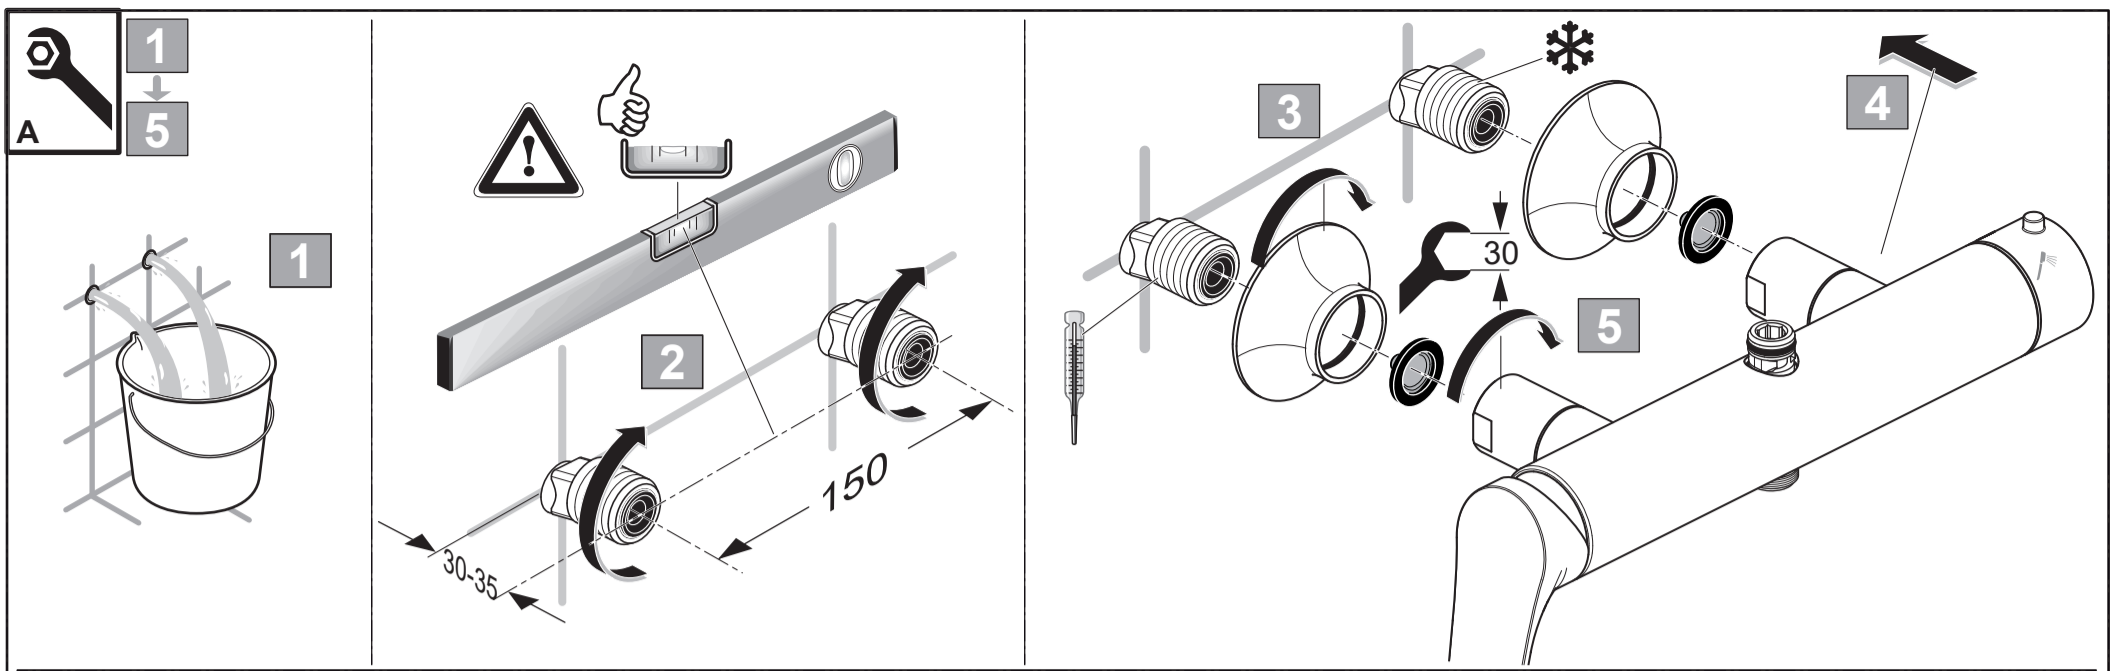

Ideal Standard

LA DOLCE VITA

BD 674 ..

0124 / A 869 103

Ideal Standard International NV
 Corporate Village - Gent Building
 Da Vincilaan 2
 1935 Zaventem
 Belgium

www.idealstandard.com

	P bar		MAX. 10		5		Q (3 bar)
	T °C		MAX. 80		65		I/min
					55		8 12