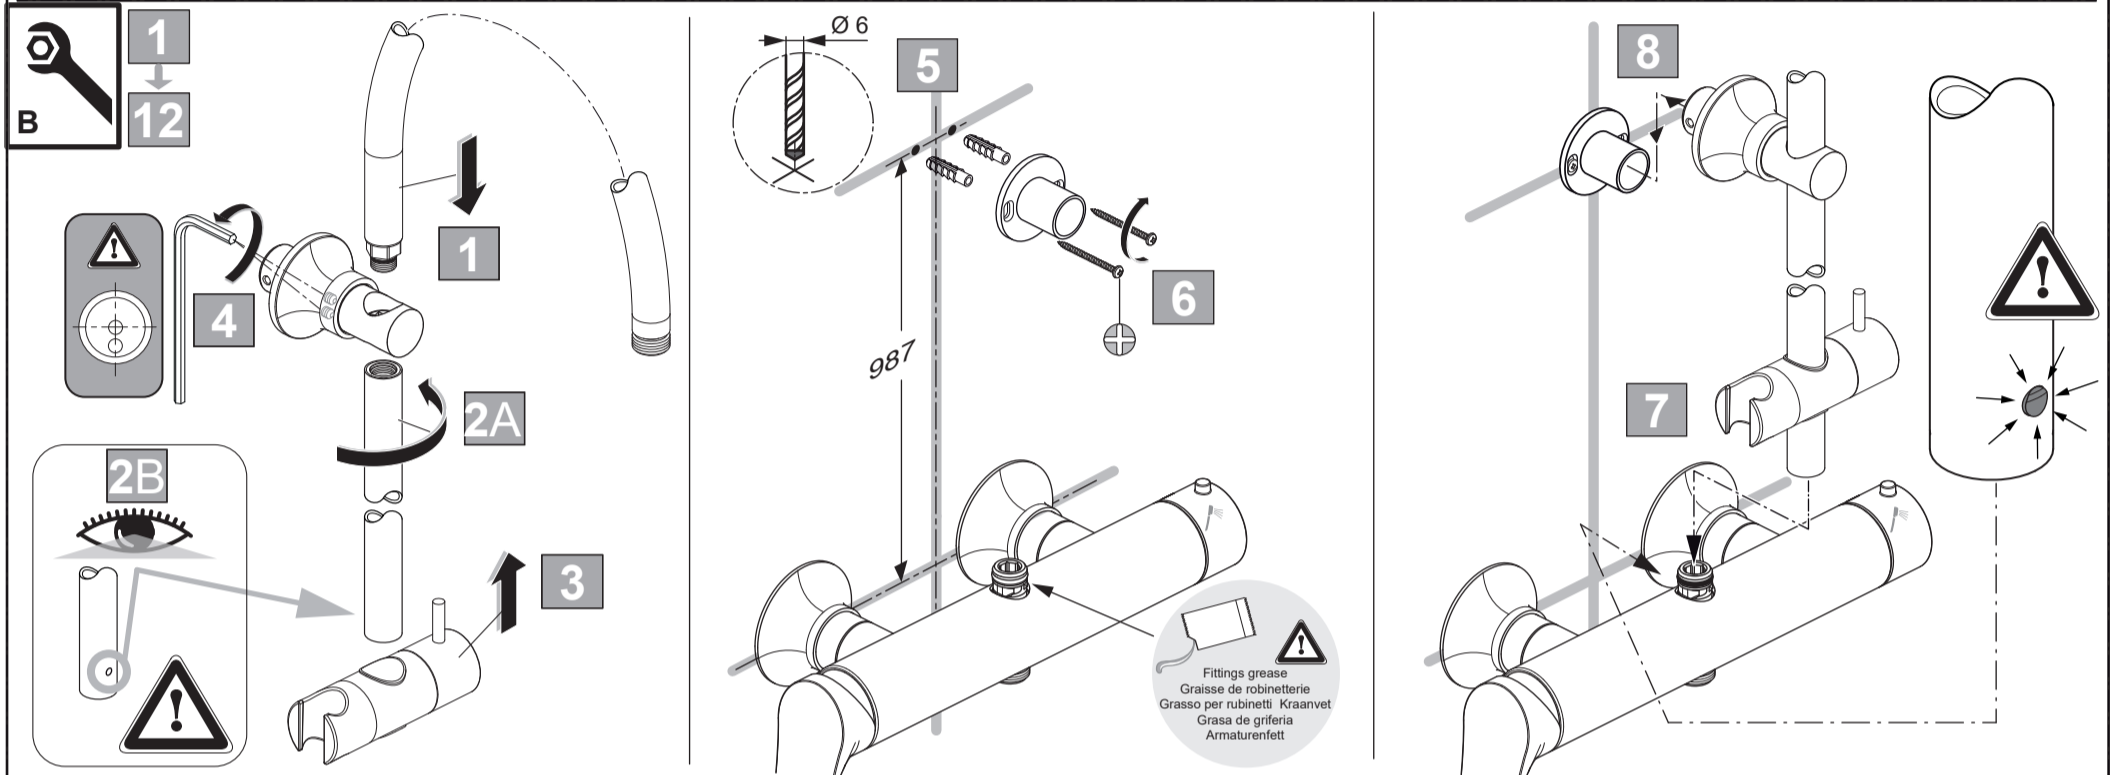

Ideal Standard

LA DOLCE VITA

BD 674 ..

0124 / A 869 103

Ideal Standard International NV
 Corporate Village - Gent Building
 Da Vincilaan 2
 1935 Zaventem
 Belgium

www.idealstandard.com

	P bar		MAX. 10		5		Q (3 bar)
	T °C		MAX. 80		65		I/min
					55		8 12