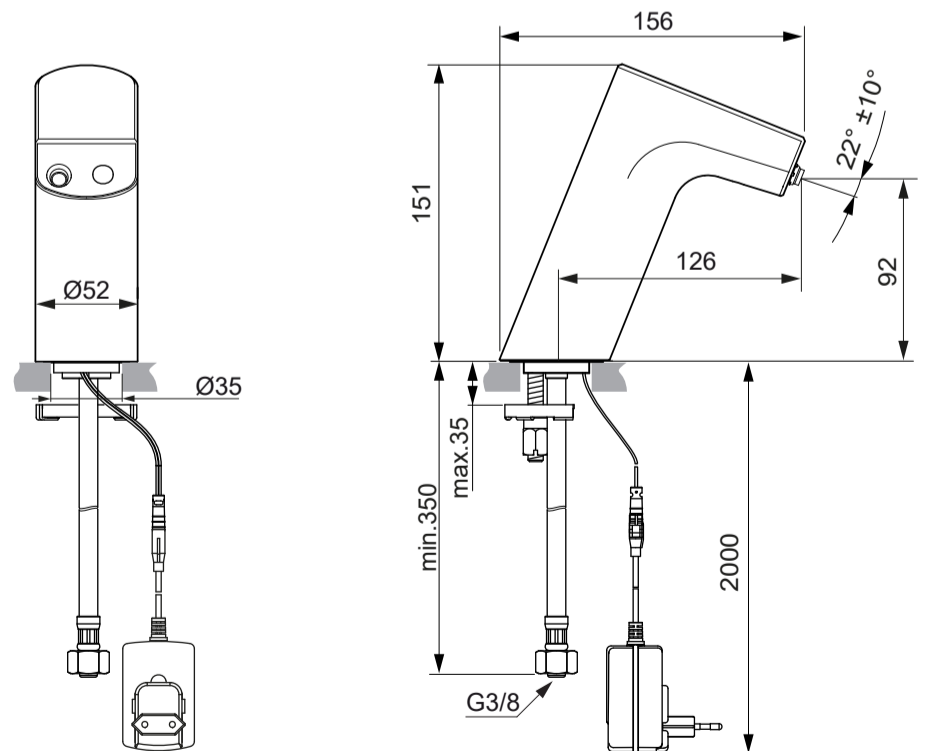

Ideal Standard International NV
Corporate Village - Gent Building
Da Vincilaan 2
1935 Zaventem
Belgium

www.idealstandardinternational.com