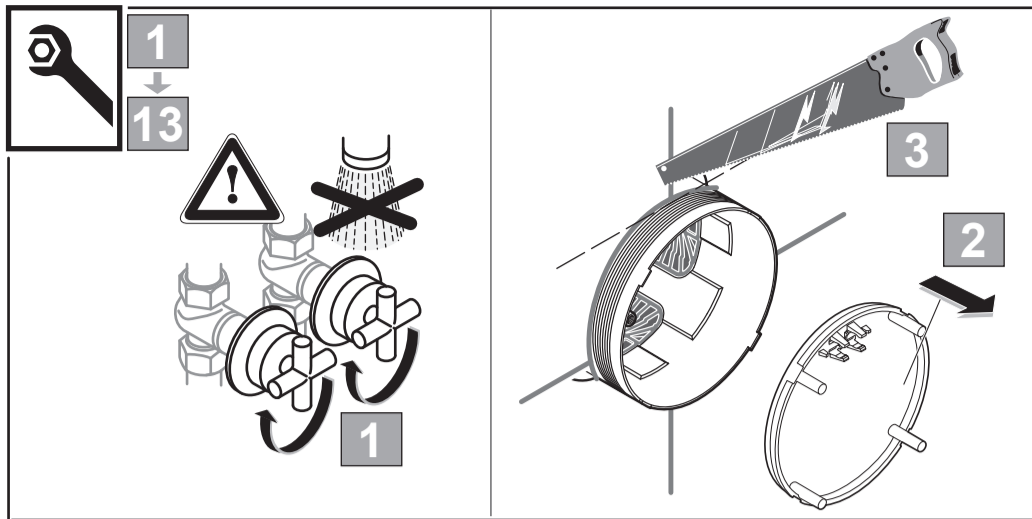

Ideal Standard

LA DOLCE VITA

A 7636 .. A 7637 ..

1123 / A 869 118

A7636

A7637

Ideal Standard International NV  
 Corporate Village - Gent Building  
 Da Vincilaan 2  
 1935 Zaventem  
 Belgium

www.idealstandardinternational.com