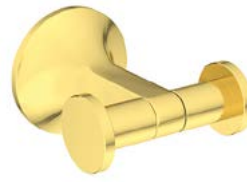

La Dolce Vita handdoekhaak
T5504A2

dubbel
Brushed Gold