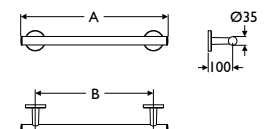

A	B
S6486	450	335
S6484	600	485