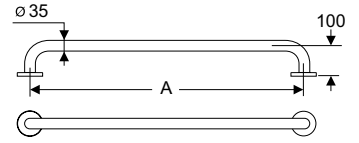

MODEL	ARTNR	BE PRIJS*
300 mm, wit	S6450AC	€ 58,10
300 mm, blauw**	S645036	€ 58,10
300 mm, grijs gelakt**	S6450LJ	€ 58,10
300 mm, donkergrijs**	S6450RN	€ 58,10
450 mm, wit**	S6452AC	€ 60,74
450 mm, blauw**	S645236	€ 60,74
450 mm, grijs gelakt**	S6452LJ	€ 60,74
450 mm, donkergrijs**	S6452RN	€ 60,74
500 mm, wit**	S6453AC	€ 61,99
500 mm, blauw**	S645336	€ 61,99
500 mm, grijs gelakt**	S6453LJ	€ 61,99
500 mm, donkergrijs**	S6453RN	€ 61,99
600 mm, wit**	S6454AC	€ 65,87
600 mm, blauw**	S645436	€ 65,87
600 mm, grijs gelakt**	S6454LJ	€ 65,87
600 mm, donkergrijs**	S6454RN	€ 65,87
700 mm, wit**	S6455AC	€ 73,64
700 mm, donkergrijs**	S6455RN	€ 73,64
800 mm, wit**	S6457AC	€ 76,14
800 mm, grijs gelakt**	S6457LJ	€ 76,14
900 mm, wit**	S6458AC	€ 85,16
900 mm, donkergrijs**	S6458RN	€ 85,16
1000 mm, wit**	S6459AC	€ 86,54
1000 mm, donkergrijs**	S6459RN	€ 86,54
1100 mm, wit**	S6460AC	€ 100,44