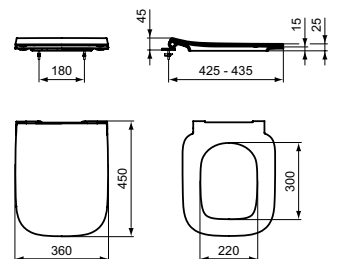

I.LIFE B ZITTING EN DEKSEL SANDWICH

MODEL	ARTNR	BE PRIJS*
Sandwich, wit	T500201	€ 95,00
Sandwich, softclose, wit	T500301	€ 121,00
Sandwich, softclose, wit, "SmartGuard"	T5003HY	€ 219,00