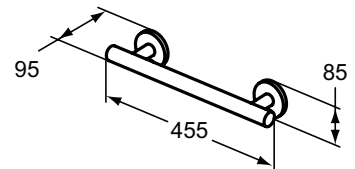

### CONTEMPORARY 21 WANDGREEP 450 MM

MODEL	ARTNR	BE PRIJS*
450 mm, chroom	S0831AA	€ 257,60

- 450 mm
- chroom