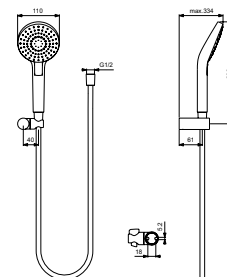

Glijstangen, badsets en slangen

IDEALRAIN GLIJSTANGCOMBINATIE 600 MM

MODEL	ARTIKELNR
Glijstangcombinatie 600 mm, Silk Black	BD142XG

- 1 functie handdouche M1, Ø100 mm
- Doucheslang "Idealflex" 1750 mm

IDEALRAIN EVO BADSET "DIAMOND"

MODEL	ARTIKELNR
Badset, "Diamond", chroom	B2405AA

- 3 functies handdouche "Diamond"
- Doucheslang "Idealflex" 1250 mm

IDEALRAIN EVO BADSET "ROND"

MODEL	ARTIKELNR
Badset, "Rond", chroom	B2404AA

- 3 functies handdouche "Rond"
- Doucheslang "Idealflex" 1250 mm

IDEALRAIN DOUCHESLANG "IDEALFLEX"

MODEL	ARTIKELNR
Doucheslang "Idealflex", 1250 mm, chroom	BE125AA
Doucheslang "Idealflex", 1250 mm, Brushed Gold	BE125A2
Doucheslang "Idealflex", 1250 mm, Magnetic Grey	BE125A5
Doucheslang "Idealflex", 1250 mm, Silver Storm	BE125GN
Doucheslang "Idealflex", 1250 mm, Silk Black	BE125XG
Doucheslang "Idealflex", 1500 mm, chroom	BE150AA
Doucheslang "Idealflex", 1500 mm, Brushed Gold	BE150A2
Doucheslang "Idealflex", 1500 mm, Magnetic Grey	BE150A5
Doucheslang "Idealflex", 1500 mm, Silver Storm	BE150GN
Doucheslang "Idealflex", 1500 mm, Silk Black	BE150XG
Doucheslang "Idealflex", 1750 mm, chroom	BE175AA
Doucheslang "Idealflex", 1750 mm, Brushed Gold	BE175A2
Doucheslang "Idealflex", 1750 mm, Magnetic Grey	BE175A5
Doucheslang "Idealflex", 1750 mm, Silver Storm	BE175GN
Doucheslang "Idealflex", 1750 mm, Silk Black	BE175XG
Doucheslang "Idealflex", 2000 mm, chroom	BE200AA

IDEALRAIN DOUCHESLANG "METALFLEX"

MODEL	ARTIKELNR
Doucheslang "Metalflex", 1250 mm, chroom	BF125AA
Doucheslang "Metalflex", 1500 mm, chroom	BF150AA
Doucheslang "Metalflex", 1750 mm, chroom	BF175AA
Doucheslang "Metalflex", 2000 mm, chroom	BF200AA