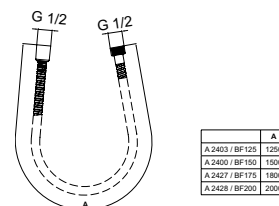

MODEL	ARTIKELNR
Doucheslang "Metalflex", 1250 mm, chroom	BF125AA
Doucheslang "Metalflex", 1500 mm, chroom	BF150AA
Doucheslang "Metalflex", 1750 mm, chroom	BF175AA
Doucheslang "Metalflex", 2000 mm, chroom	BF200AA