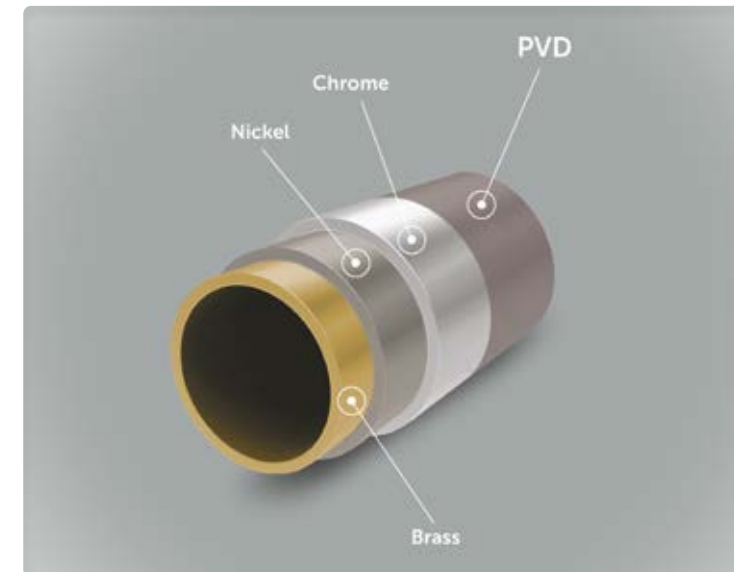

**DIAMATEC®
CERAMIC MATERIAL**

A circular economy involves minimising material usage from the very beginning. Diamatec®, made with a distinctive blend of alumina and chamotte, achieves exceptional strength and durability with less material. To make an equally durable product, we would have to use 25% more fine fire clay material. However, the robust nature of Diamatec® ceramic material means we can craft thinner basins using less material.

RIMLS+®

With every flush, RimLS+® delivers a powerful whole-bowl clean with no place for bacteria to hide. Splash-free and easier to clean, RimLS+® is the

go-to solution for busy bathrooms. Independent research shows 88% of households would buy an Ideal Standard RimLS+, a toilet with excellent hygiene performance.

PVD COATINGS

Physical Vapour Deposition (PVD) technology allows us to apply fine layers of metal, atom by atom. Used for our coloured fittings, this allows us to control the

composition, hardness and durability of the surface compounds, resulting in vibrant shades that are still free from scratches and abrasion marks even after 10,000 uses.

**DIAMATEC®
BRASS**

Diamatec® Brass is our most sustainable brassware. Making up more than 90% of our fittings, it uses less raw materials and creates more durable taps with

optimal wall thickness, which is only possible because of the use of a much stronger, Dezincification Resistant (DZR) brass alloy.