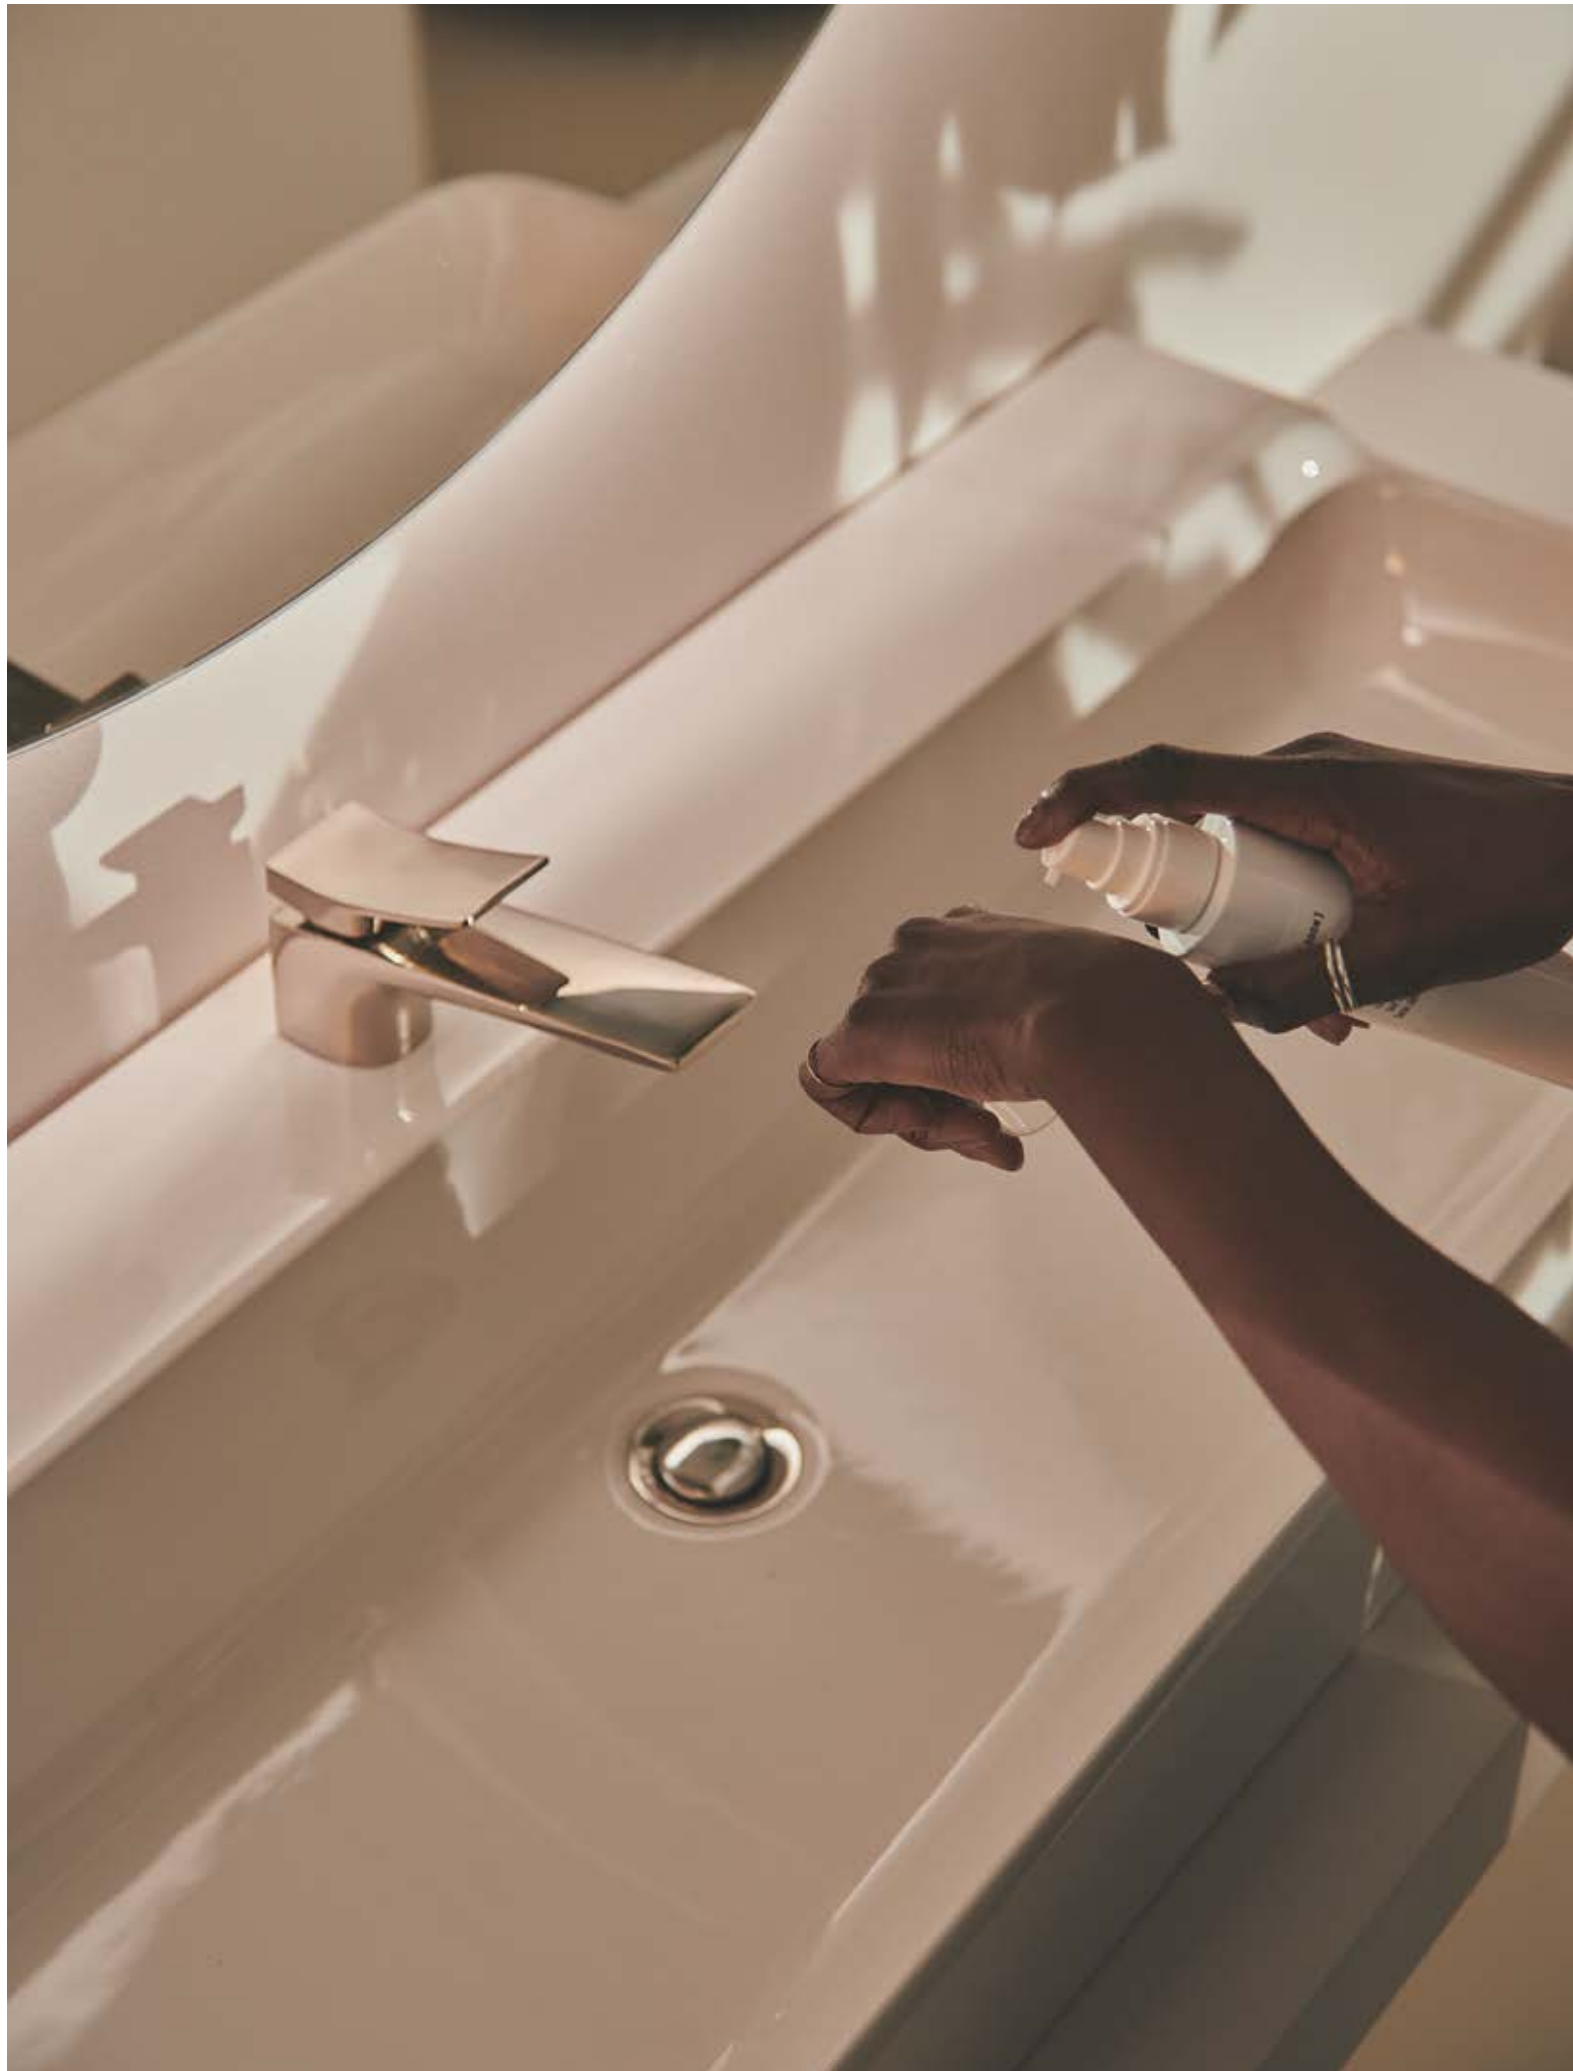

CONCA

Basin mixer / Silver storm
Basin mixer / Magnetic Grey
Basin mixer / Brushed Gold

Sensual and minimalist, the new Conca washbasin is a contemporary design interpretation of an icon. Inspired by natural basins shaped by water, Conca's organic curves blend intricate geometric and sensual details, achieving a heightened level of purity while seamlessly merging tactile beauty with functionality.