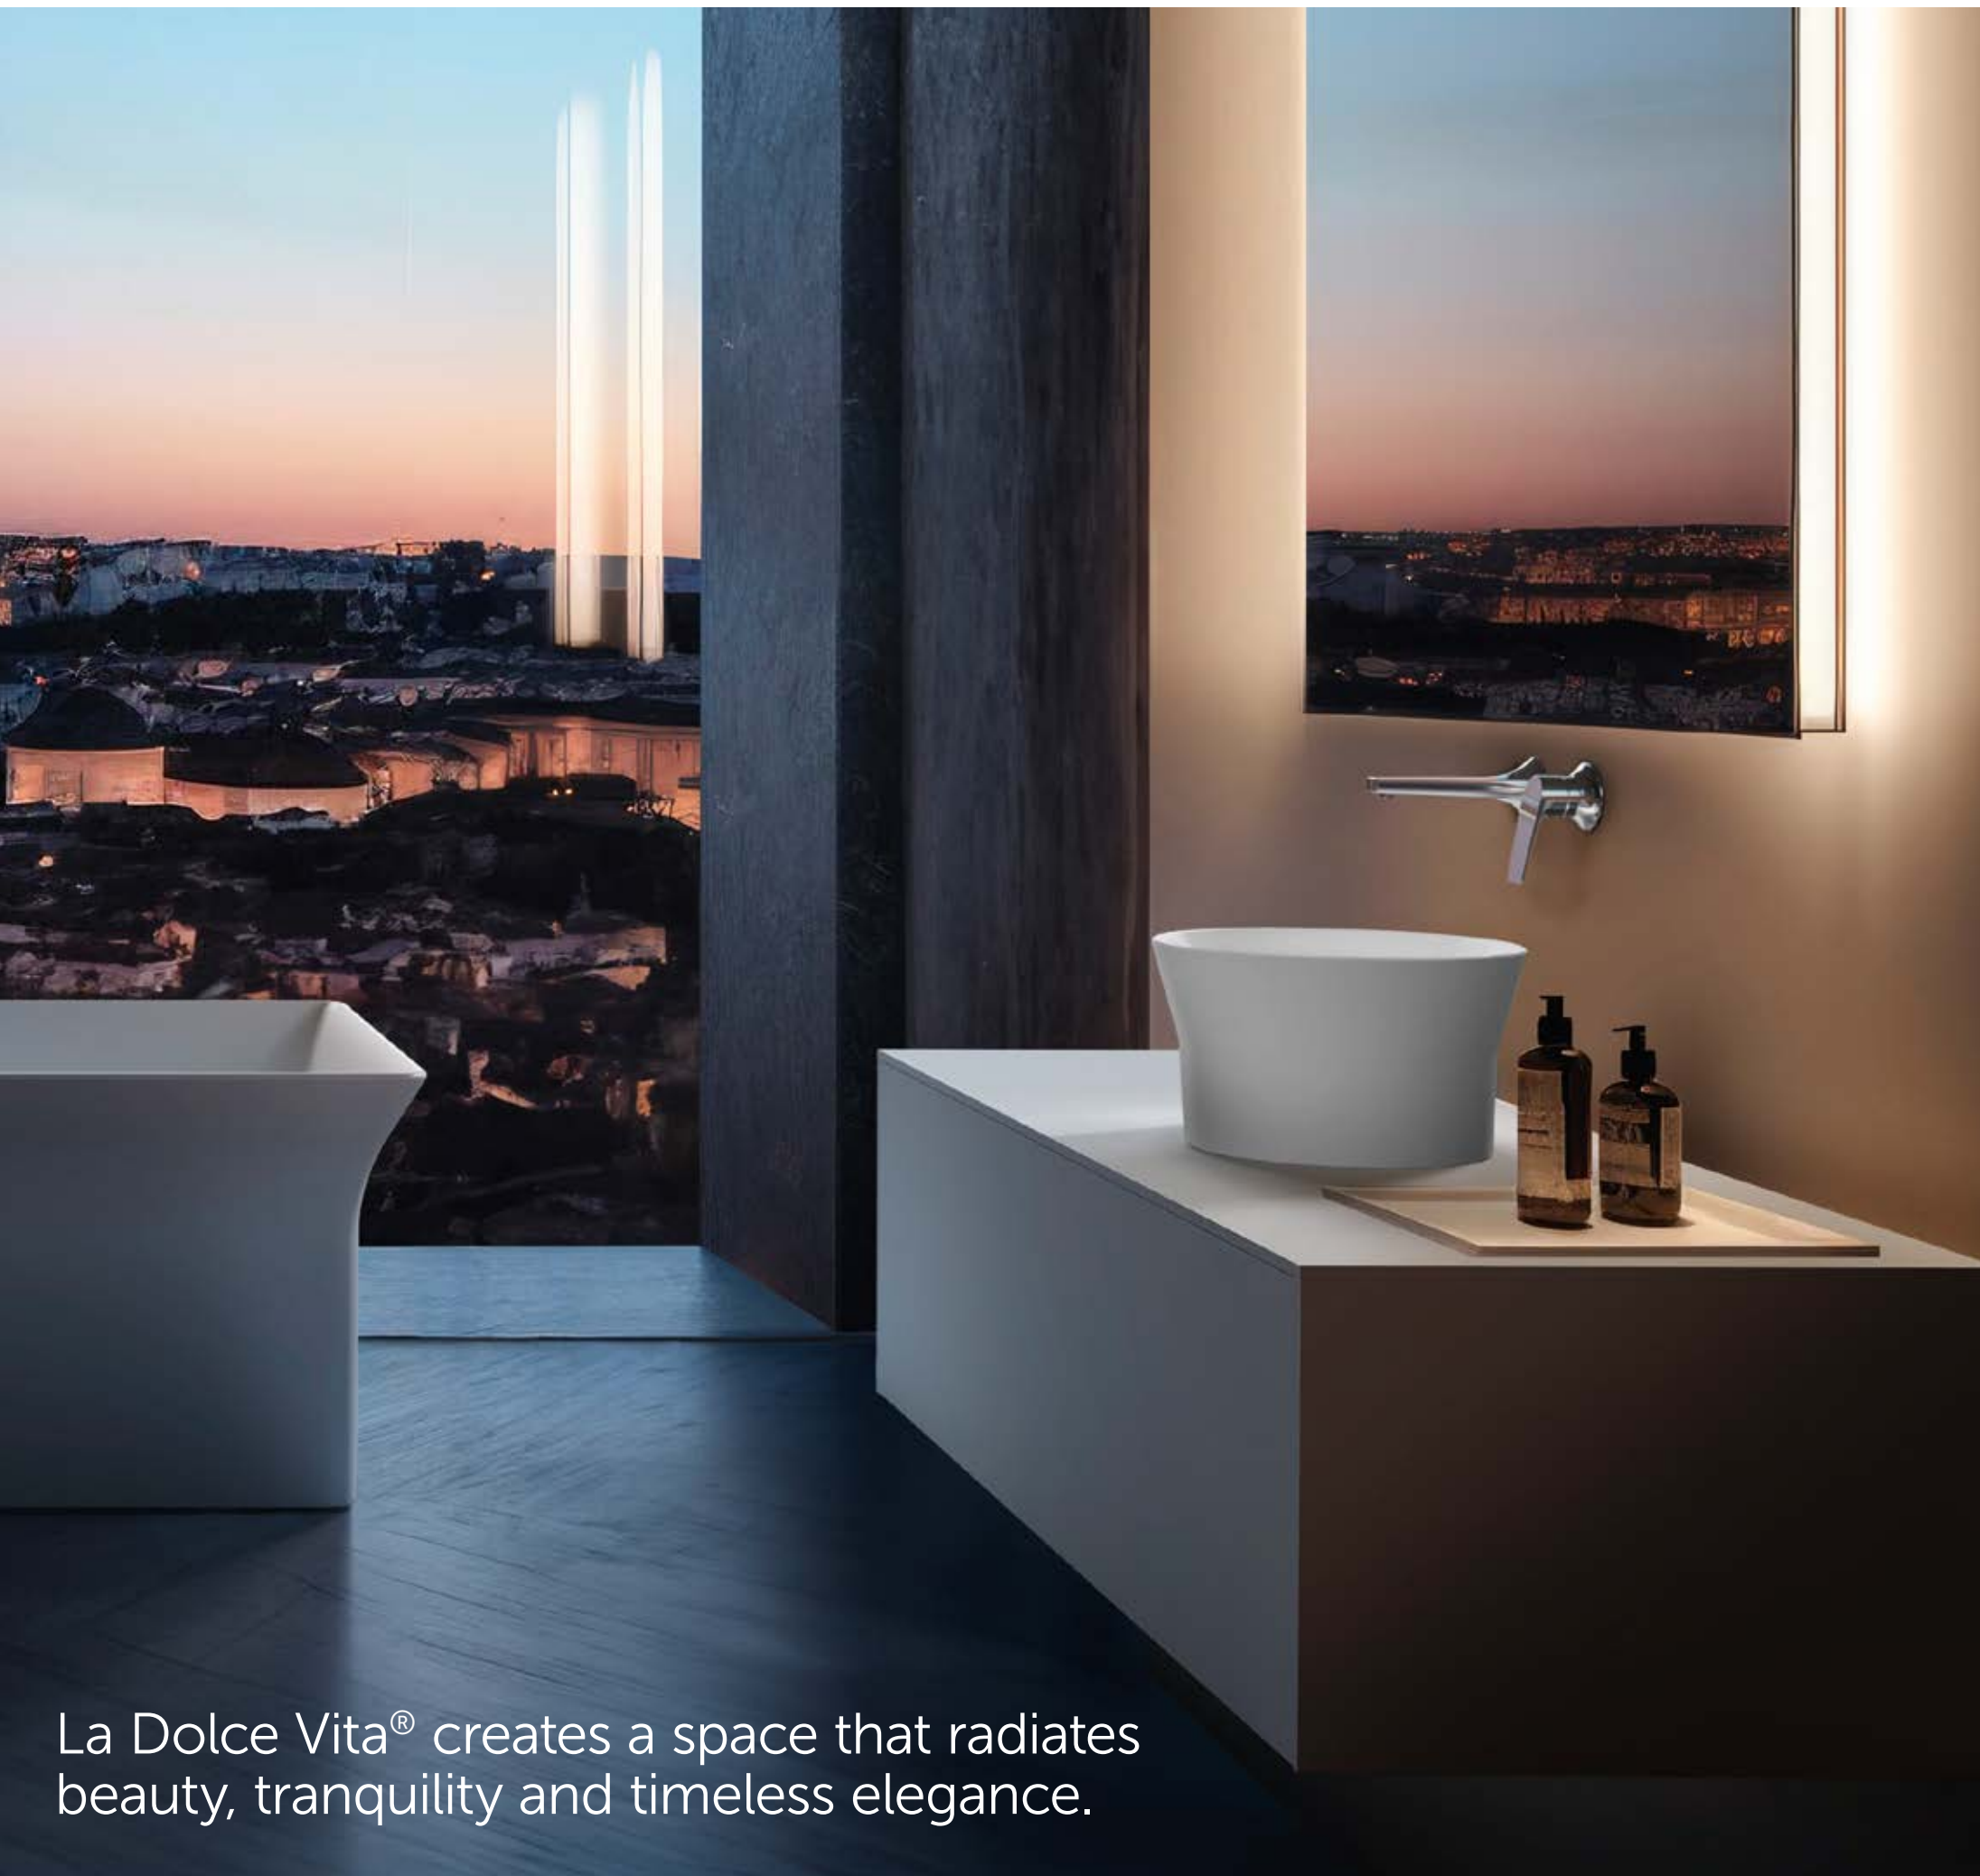

La Dolce Vita® creates a space that radiates beauty, tranquility and timeless elegance.