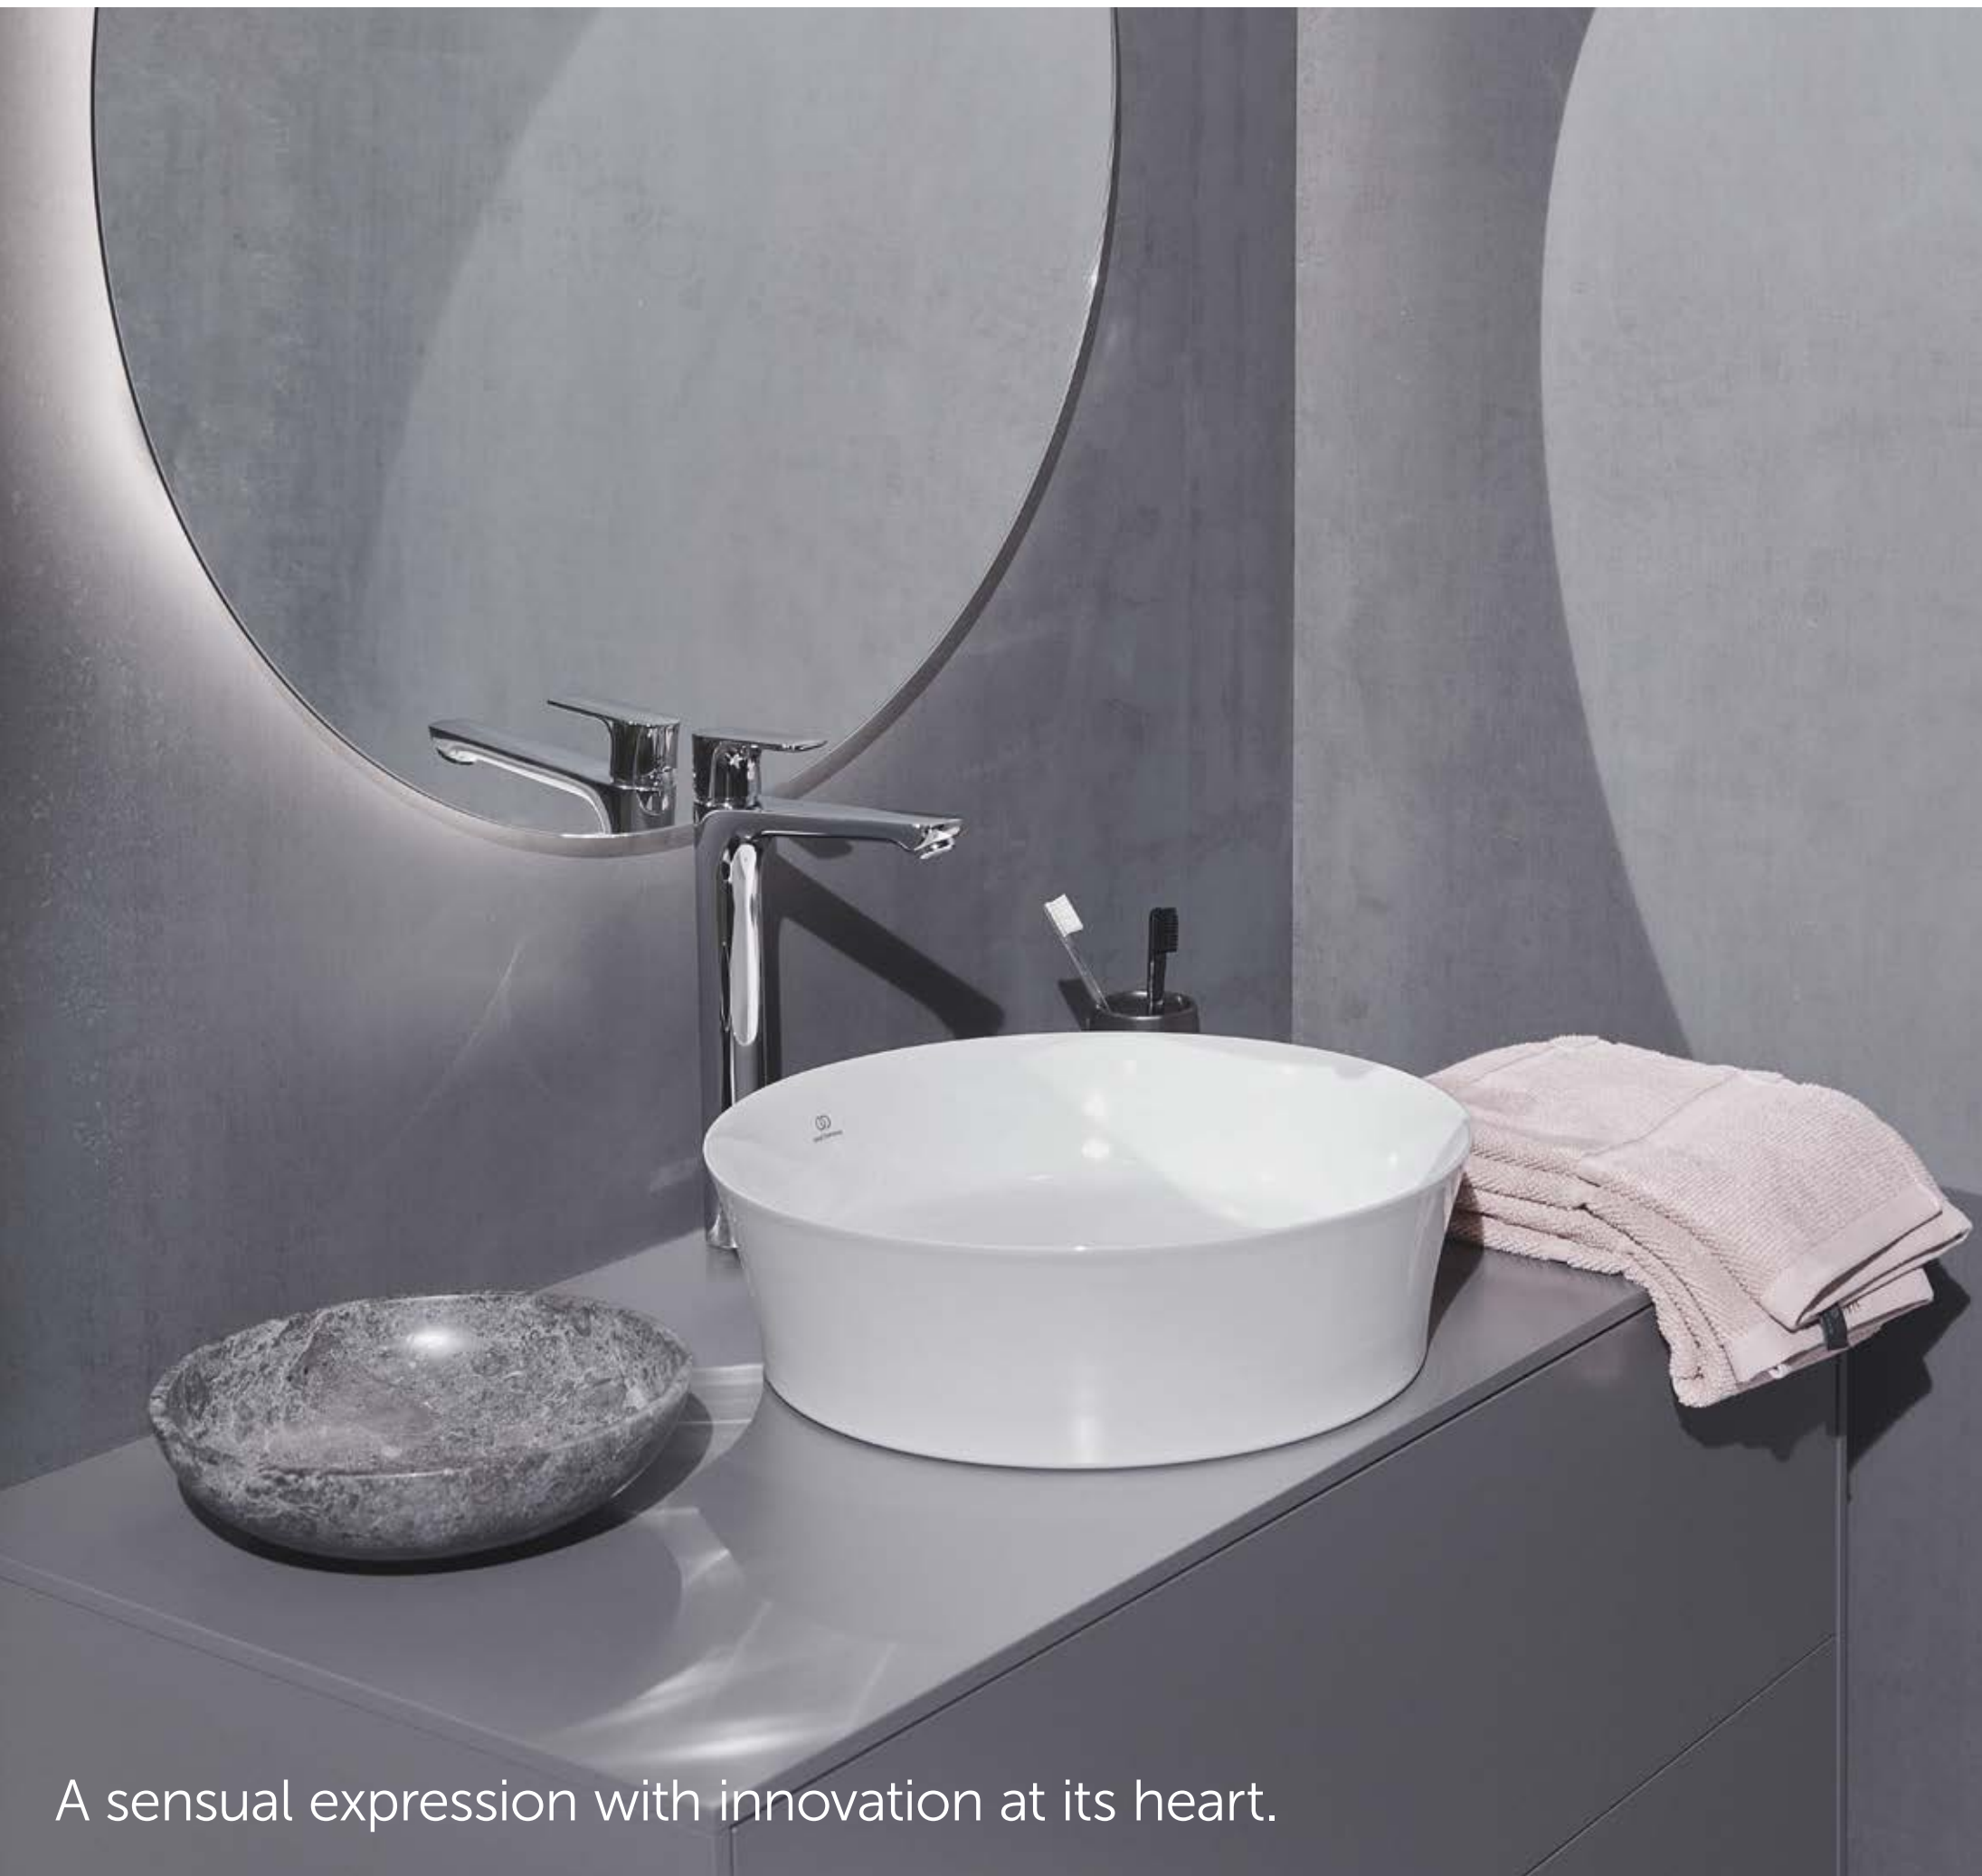

A sensual expression with innovation at its heart.