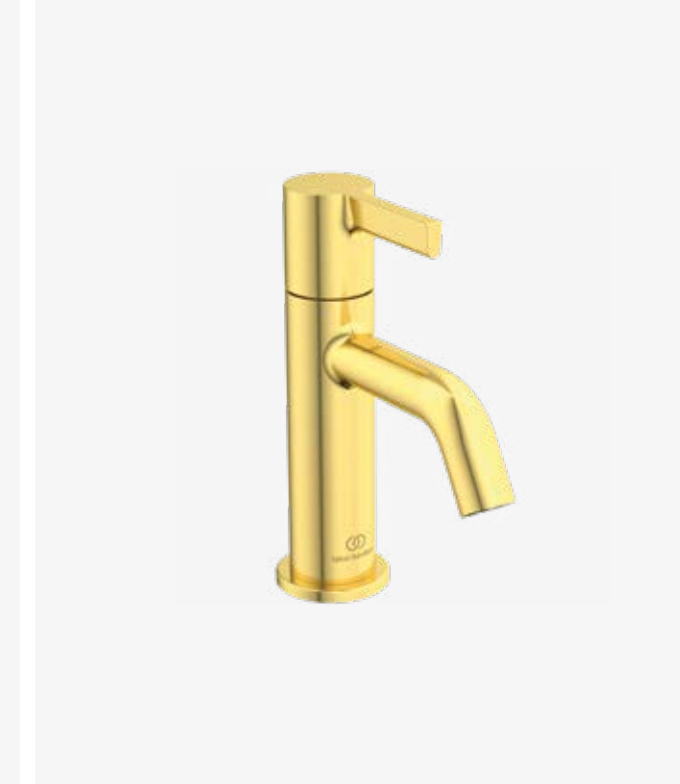

CHROME

MAGNETIC GREY

SILVER STORM

BRUSHED GOLD

Joy

FITTINGS

Basin mixer

Basin mixer
Lever handle