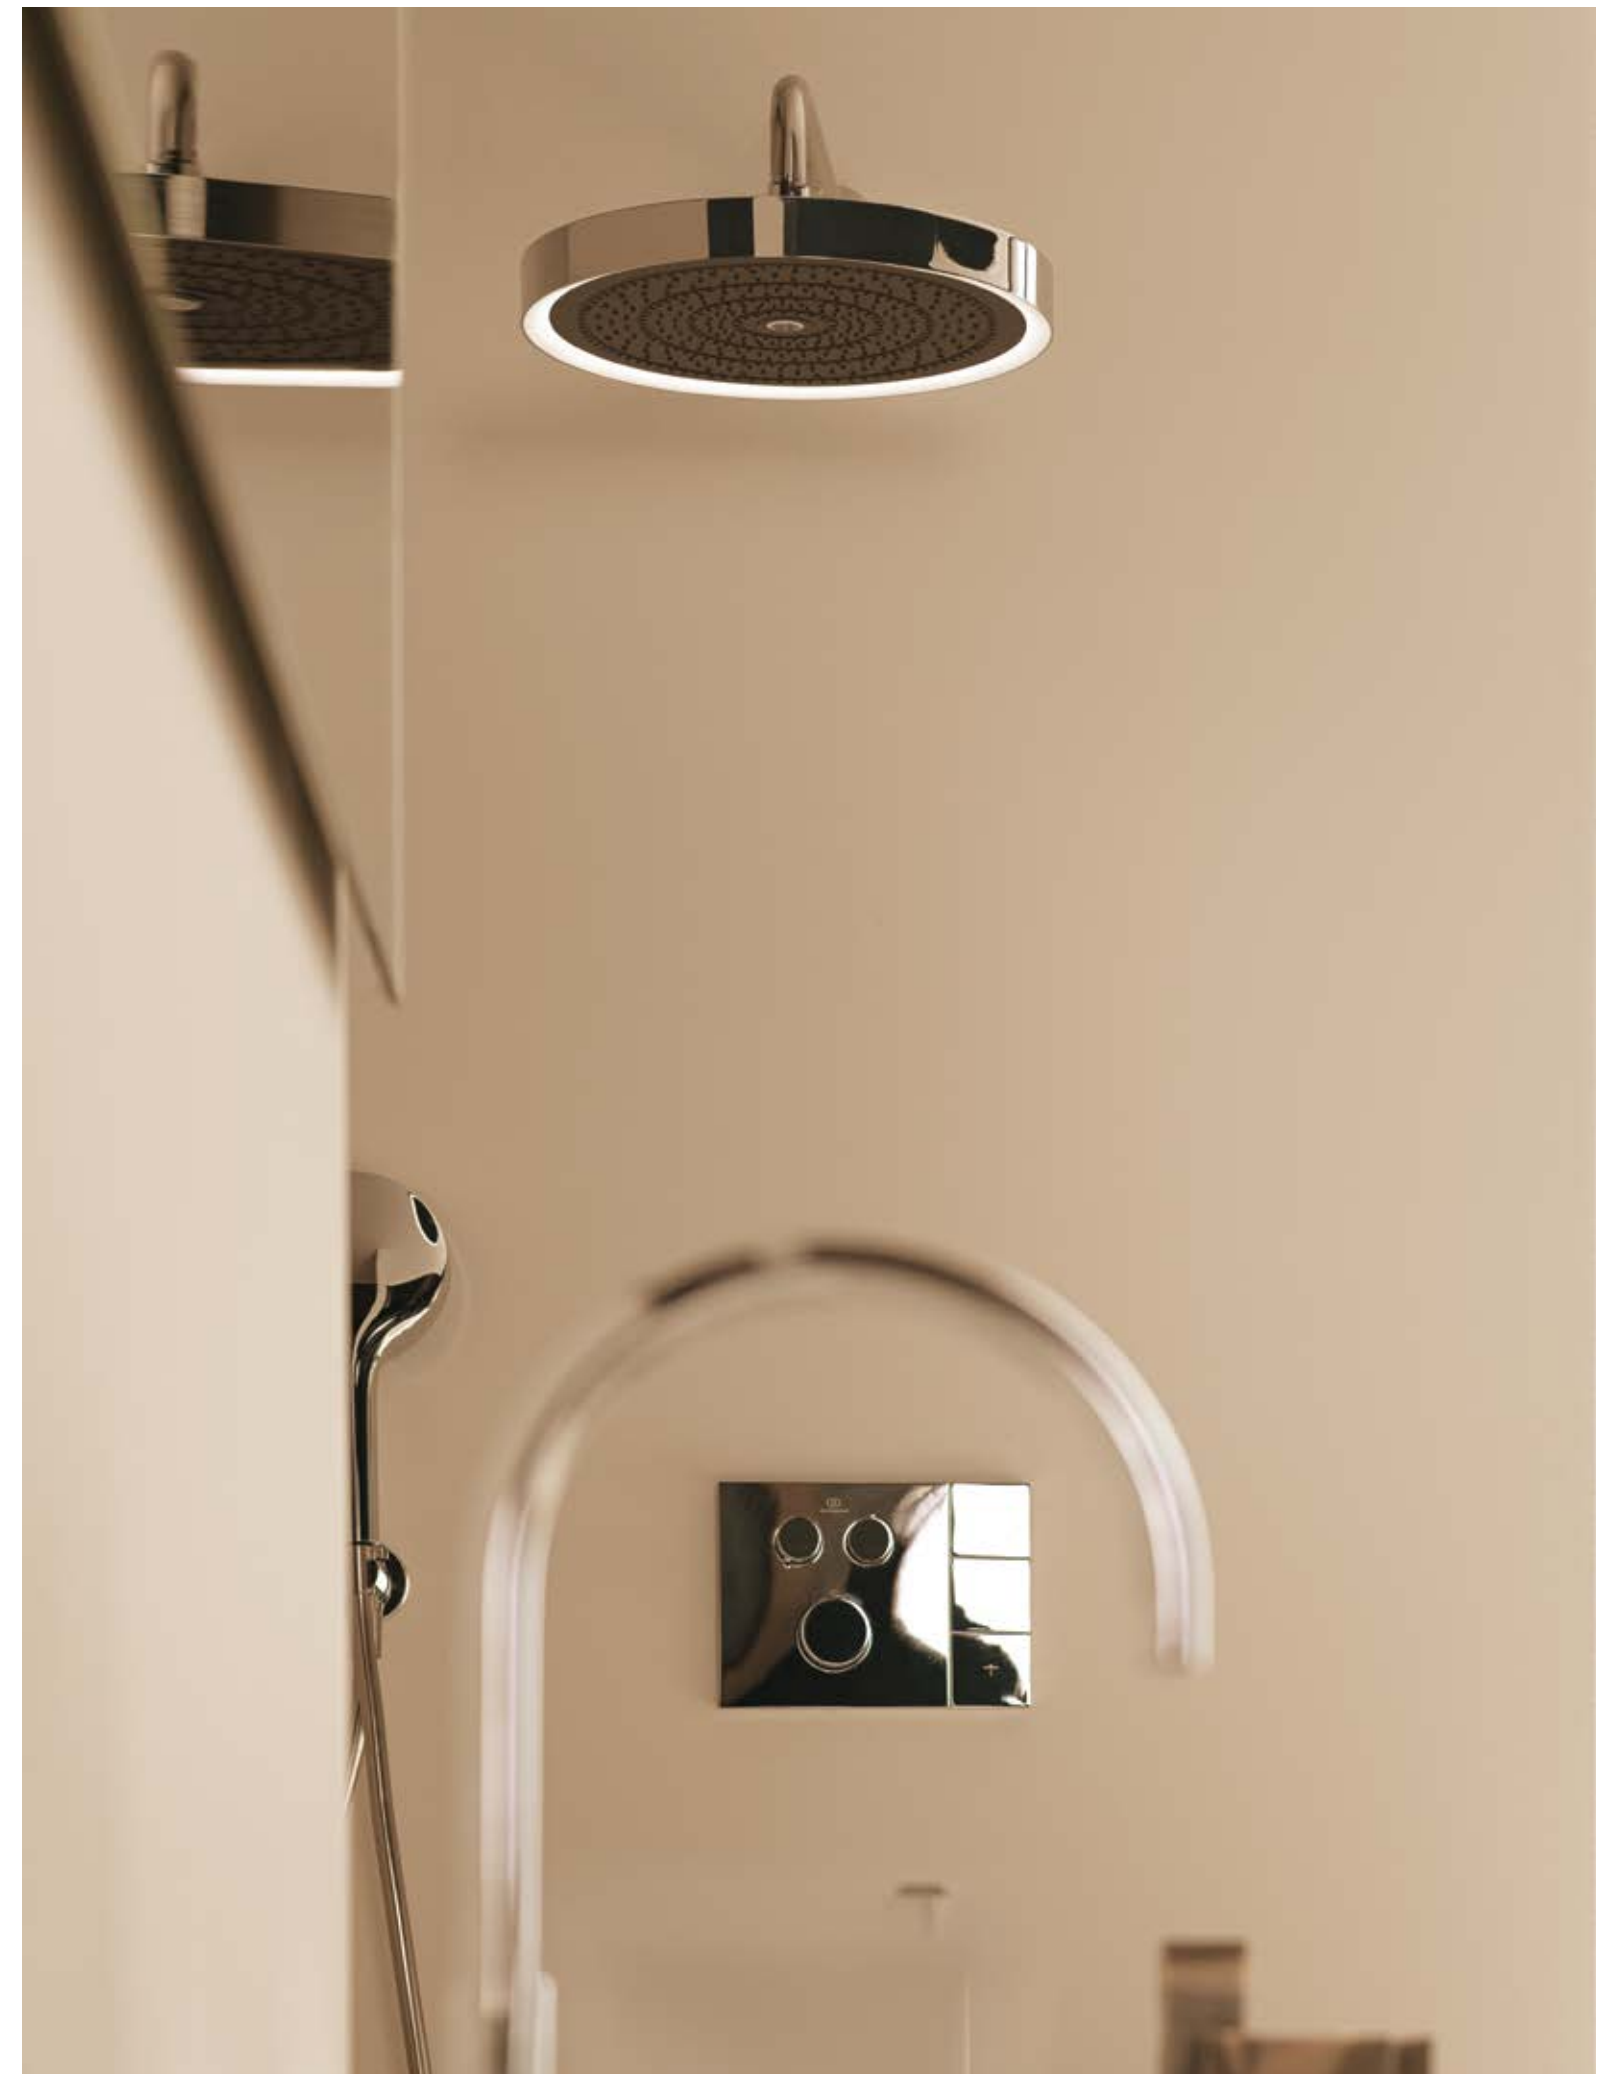

The Solos showering range combines intuitive, smart controls with a sleek, minimalist look and a variety of spray modes to create a sophisticated all-in-one showering solution. Navigo® technology in the thermostatic mixers allows you to operate the water flow of the shower with one smooth push-and-turn movement, to easily switch between rain shower and hand-spray and even to experience them both simultaneously.