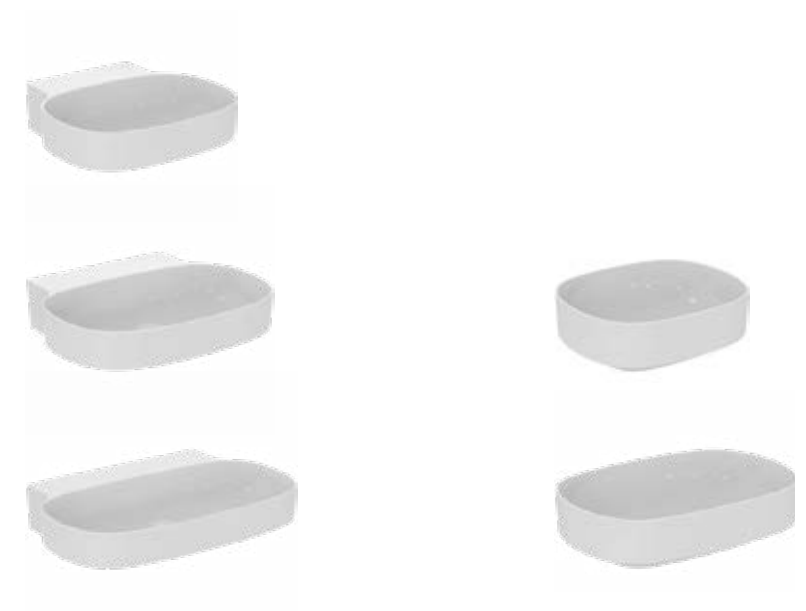

"The Linda-X collection stems from the desire to pay homage to Ideal Standard's DNA with an eye to the future."
Roberto Palomba

VESSEL 45CM

VESSEL 55CM

BASIN 75CM

Linda-X

CERAMICS

Basin

With or without overflow
Available in 1, 3 or no tap holes
Dimensions (cm)
50, 60, 75