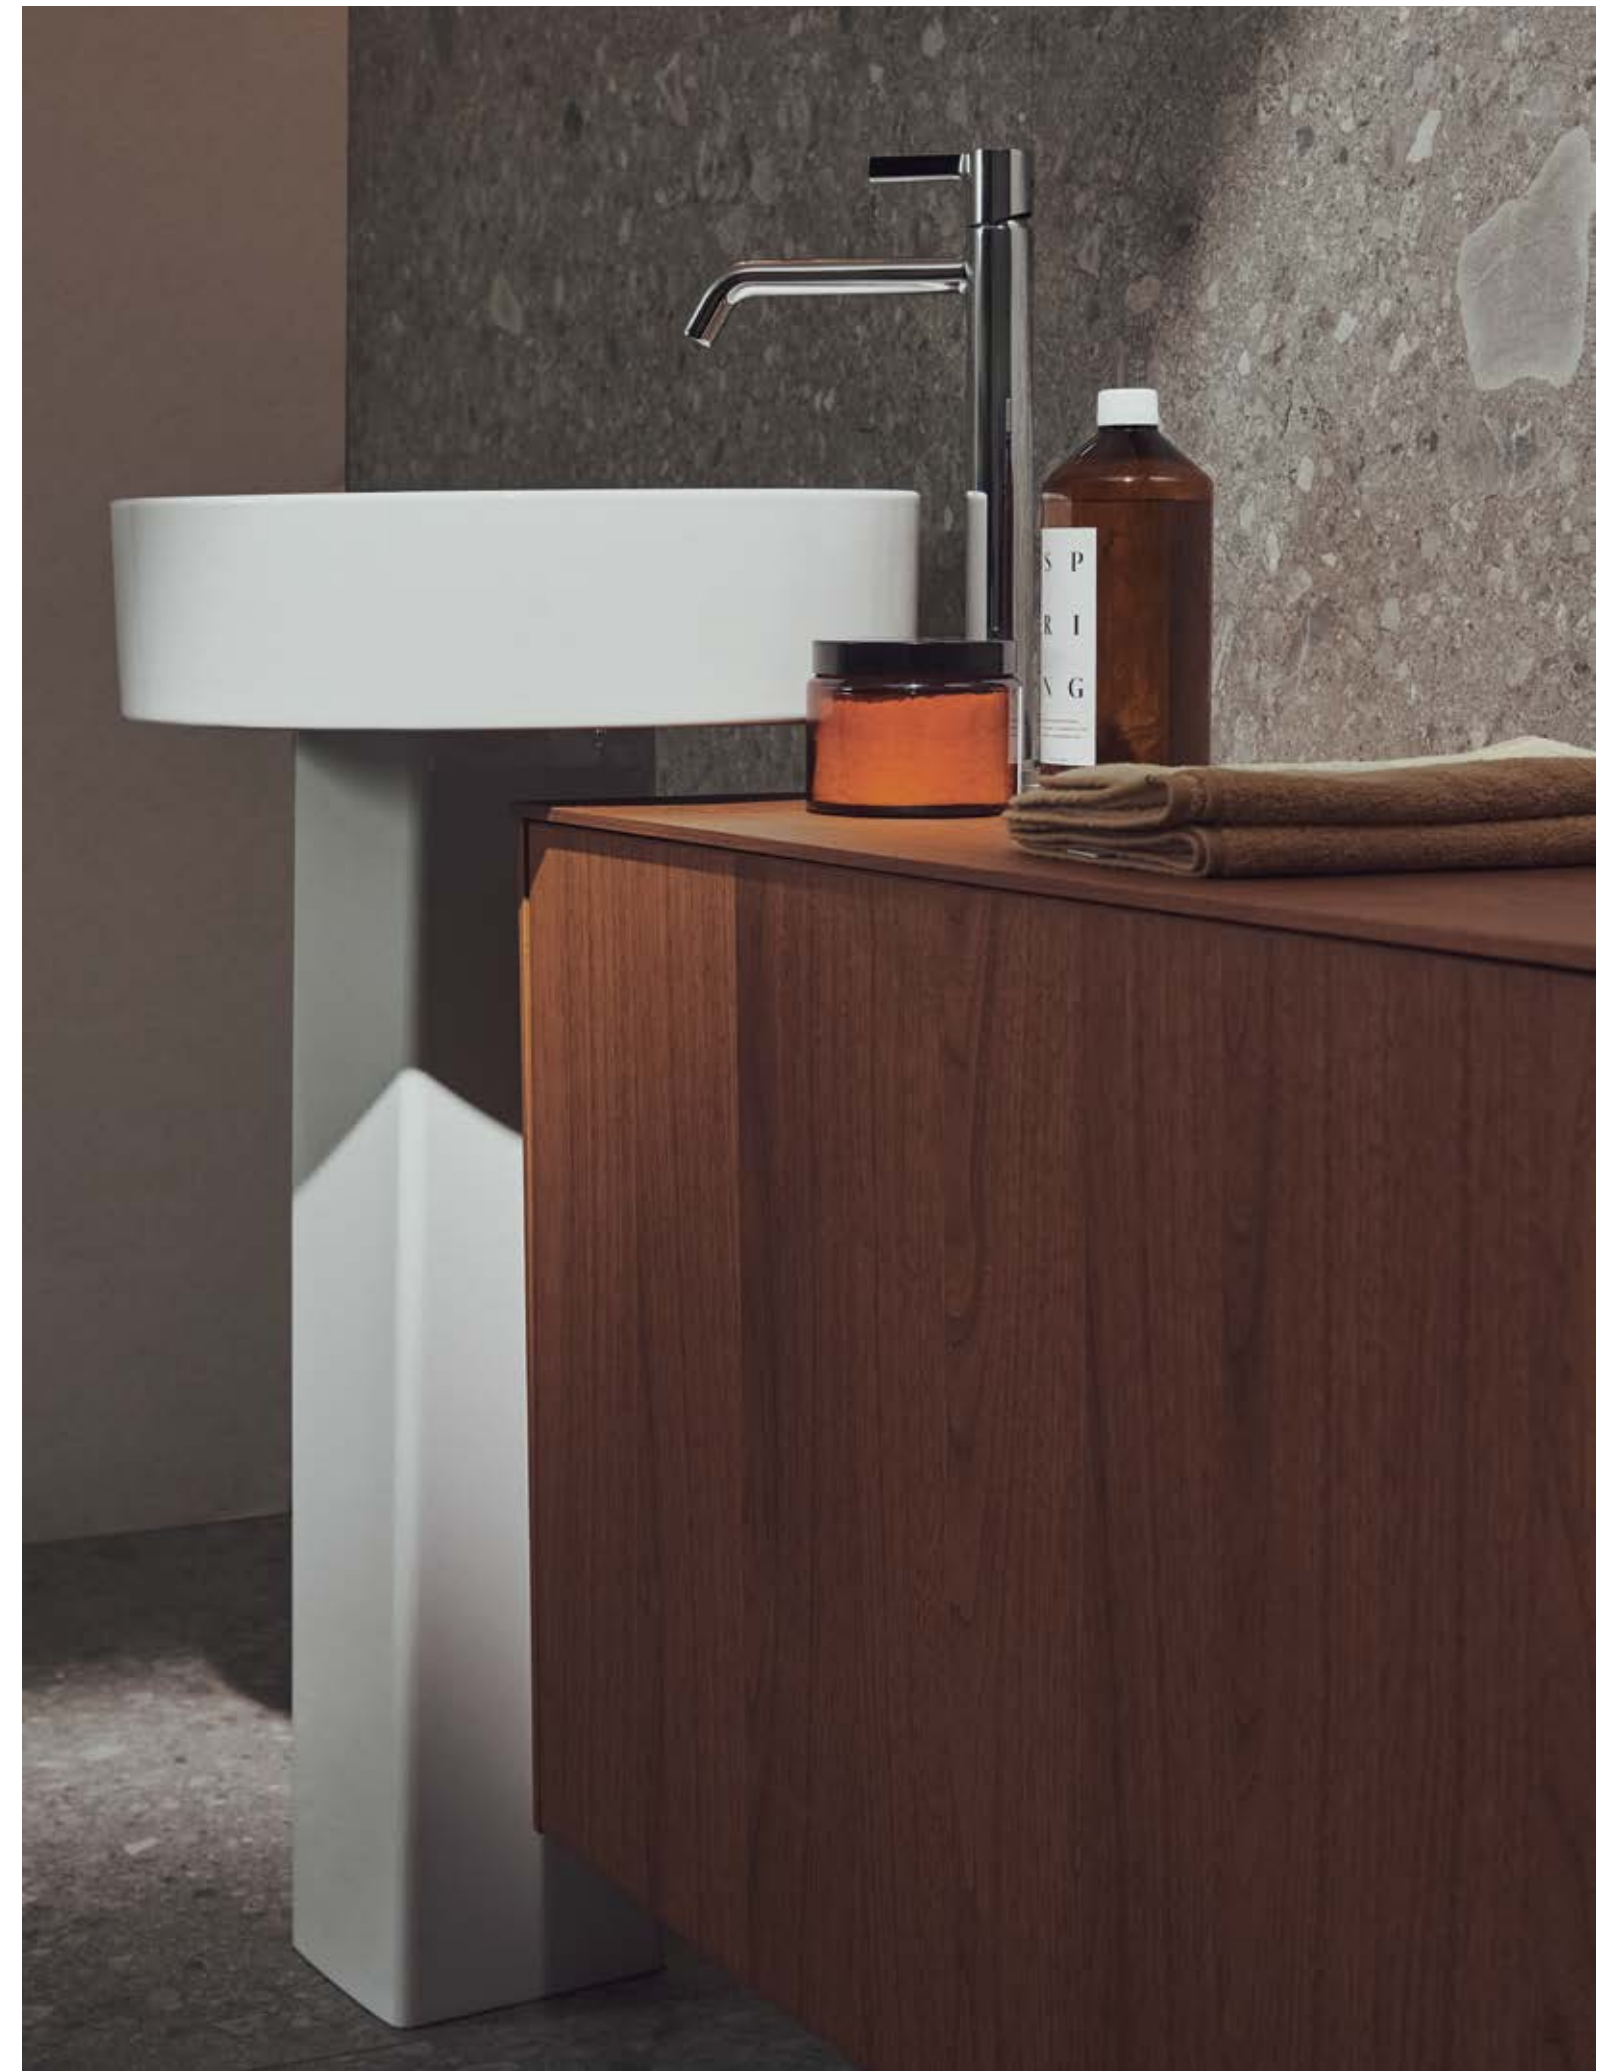

Single robe hook
round

Towel ring - round

Towel rail - round

Towel rail double
round

Toilet paper holder
round

Toilet brush holder
round

COLLECTIONS

Our Conca and Finesse furniture collections empower you to express your personal style, offering an inspiring array of materials, sizes, and models. Featuring an extensive palette of colours and finishes, including various lacquers, wood finishes, and porcelain stoneware for the worktops, you'll discover combinations to complement any space. Additionally, all our furniture ranges are crafted from Chain of Custody certified wood, sourced from sustainably managed forests.

CONCA

Basin 120cm
Basin mixer
Furniture unit 240cm / Dark Walnut
Round Ø 120cm

MIRROR

ATELIER COLLECTIONS

CONCA

JOY

Vessel 45cm
Pedestal
Vessel mixer / Chrome

The Conca collection comprises a wide range of high-quality furniture pieces with an elegant, minimalist design, featuring push-open and soft-close drawers for added convenience. Its modular concept allows for versatile combinations, complemented by sophisticated colour options and three porcelain stoneware worktops for personal customisation. Additional options include LED lights and organisation boxes for enhanced storage.